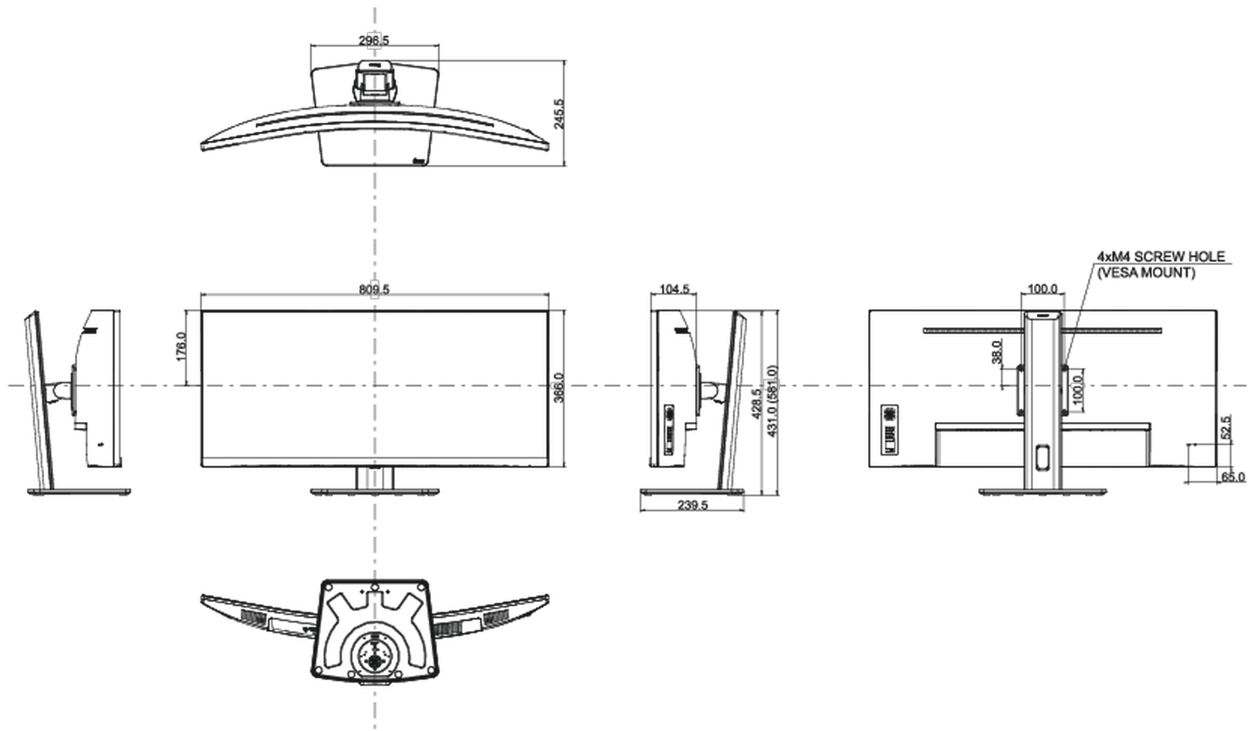

04 MECHANICAL

Display position adjustments	height, tilt
------------------------------	--------------

Height adjustment	150mm
Tilt angle	23° up; 5° down
VESA mounting	100 x 100mm
Cable management system	yes

05 ACCESSORIES INCLUDED

Cables	power, USB, HDMI, DP, USB-C
Other	quick start guide, safety guide

06 POWER MANAGEMENT

Power supply unit	internal
Power supply	AC 100 - 240V, 50/60Hz
Power usage	56W typical, 0.5W stand by, 0.5W off mode

Product dimensions W x H x D	809.5 x 431 (581) x 245.5mm
Box dimensions W x H x D	900 x 480 x 236mm
Weight (without box)	9.4kg
Weight (with box)	12.4kg
EAN code	4948570121410

All trademarks and registered trademarks acknowledged. E & O E. Specification subject to change without notice. All LCD's comply with ISO-9241-307:2008 in connection with pixel defects.