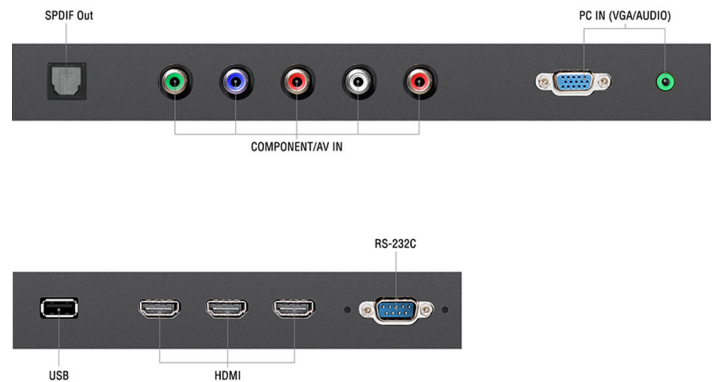

NEC MultiSync® E505

Order Code: 60003727

NEC LCD 50" Entry Level Large Format Display

The NEC MultiSync E505 succeeds in balancing impressive visual performance with a budget-oriented large format presentation without compromise. The model captures attention via eye-pleasing image quality for ergonomic viewing and versatile digital connectivity optimized to the needs of corporate and signage applications.

Slim Design and Integrated Speakers - the aesthetic design is pleasing to the eye and enables easy, low cost installation.

Effortless content playback - the integrated USB media player supports various image video file formats for effortless and standalone content playback.

Future Ready Connectivity - featuring multiple industry standard digital and analogue signal inputs for flexible integration into AV infrastructures.

Professional integration - enriched with essential RS232 functionality, IR and button lock out as well as digital audio output S/PDIF, the display can easily be integrated into professional applications in public environments.