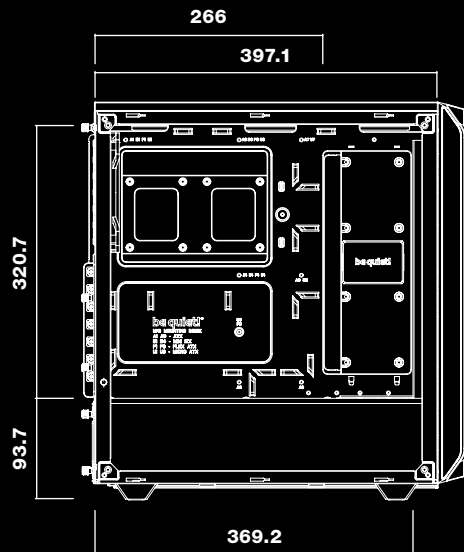

PURE BASE 500

Technical drawing/mm

Version: 08/19
We do not take responsibility for typographical errors.

be quiet!®