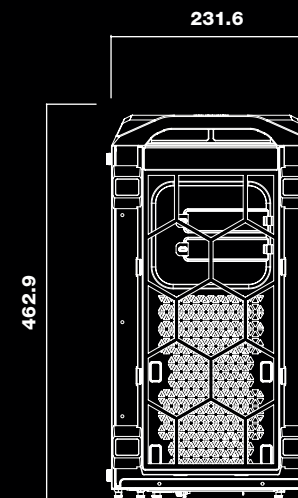

PURE BASE 500

Technical drawing/mm

Version: 08/19
We do not take responsibility for typographical errors.

be quiet!®