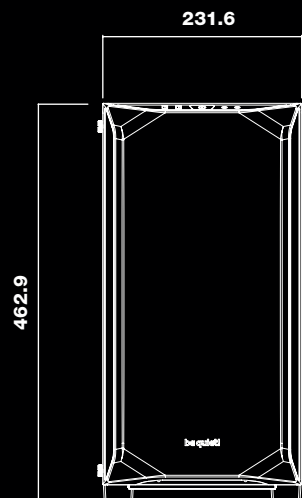

PURE BASE 500

Technical drawing/mm

Version: 08/19
We do not take responsibility for typographical errors.

be quiet!®