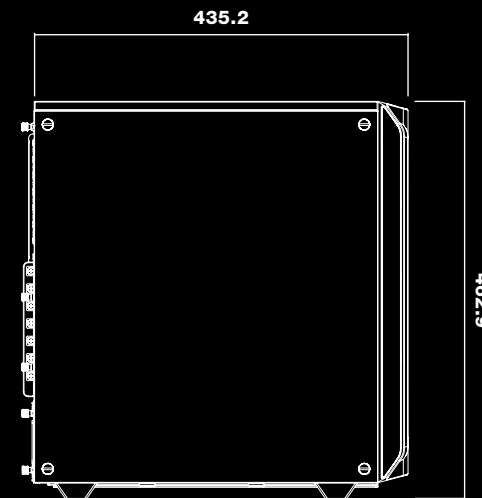

PURE BASE 500

Technical drawing/mm

Version: 08/19
We do not take responsibility for typographical errors.

be quiet!®