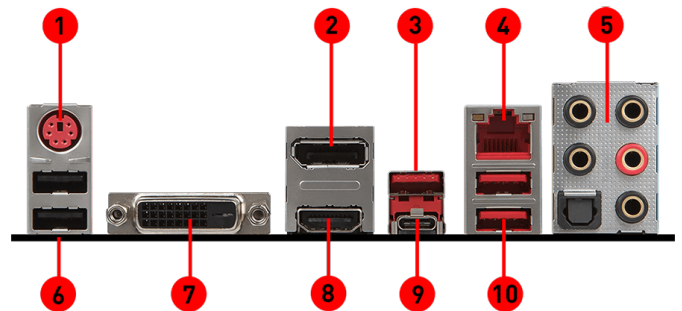

msi

MOTHERBOARD B350M MORTAR ARCTIC

ICE-COLD DOMINATION

WHITE
LED

SPECIFICATIONS

| | |
|--------------------|--|
| Model Name | B350M MORTAR ARCTIC |
| CPU support | Supports AMD® RYZEN Series processors and 7th Gen A-series / Athlon™ Processors for socket AM4 |
| CPU socket | AM4 |
| Chipset | AMD® B350 Chipset |
| Graphics Interface | 1 x PCI-E 3.0 x16 slot + 1 x PCI-E 2.0 x16 slot 2-way CrossFire |
| Display Interface | DVI-D, HDMI, DisplayPort |
| Memory support | 4 DIMMs, Dual Channel DDR4-3200(OC) |
| Expansion slots | 2 x PCI-E x1 slots |
| SATA / M.2 / U.2 | 4 x SATA 6Gb/s ports, 1 x M.2 slot |
| USB 3.1 Gen1 | 8 x USB 3.1 Gen1 (7 x Type-A, 1 x Type-C) |
| USB 2.0 | 6 x USB 2.0 |
| LAN | 10/100/1000Mbps LAN |
| Audio | 7.1-Channel High Definition Audio |
| Form Factor | M-ATX |

FEATURES

1. DDR4 Boost: Give your DDR4 memory a performance boost
2. VR Ready: Best virtual reality game experience without latency
3. GAMING LEDs: Ambient LED lights for an awesome look & feel
4. Lightning Fast Game experience: Turbo M.2
5. Audio Boost: Reward your ears with studio grade sound quality for the most immersive gaming experience
6. GAMING LAN with LAN Protect: The best online gaming experience with lowest latency and bandwidth management
7. Military Class 4, Guard-Pro: Latest evolution in high quality components for best protection and efficiency
8. MULTI-GPU: With Steel Armor PCI-E slots. Supports AMD Crossfire™

REAR CONNECTORS

- | | |
|------------------------------|---------------------------------|
| 1. PS/2 GAMING Device Port | 8. HDMI |
| 2. DisplayPort | 9. USB 3.1 Gen1 Type-C Ports |
| 3. USB 3.1 Gen1 Ports | 10. VR Ready USB 3.1 Gen1 Ports |
| 4. Realtek® Gigabit LAN Port | |
| 5. HD Audio Connectors | |
| 6. USB 2.0 Port | |
| 7. DVI-D Port | |