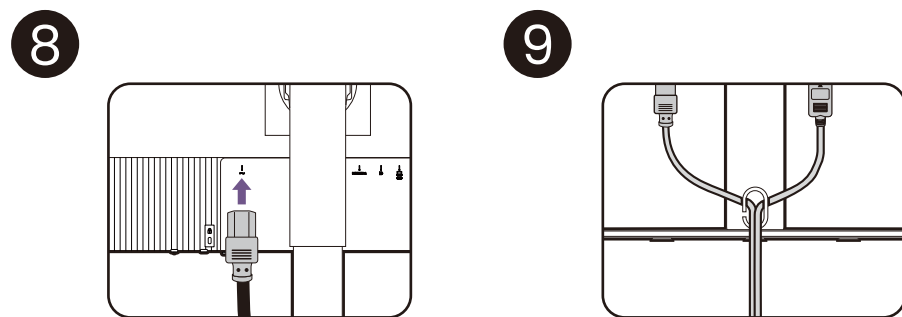

Software installation

Calibration software: Palette Master Ultimate
Screen-Printer color sync software: Paper Color Sync

Support.BenQ.com ▶ Palette Master Ultimate Paper Color Sync

How-to video
Palette Master Ultimate
Paper Color Sync

Working with Hotkey Puck G3

Shading hood installation (Optional step)

How-to video Shading Hood

Landscape mode

Support.BenQ.com

Warranty Information

Online Manual

Product Support

Software Download

0-40°C 10-90% 0-3000m

-20-60°C 10-60% 0-12000m

ecoFACTS

HDMI

DN: SW272-EQ-V3

P/N: 4JXXXXX.XXX