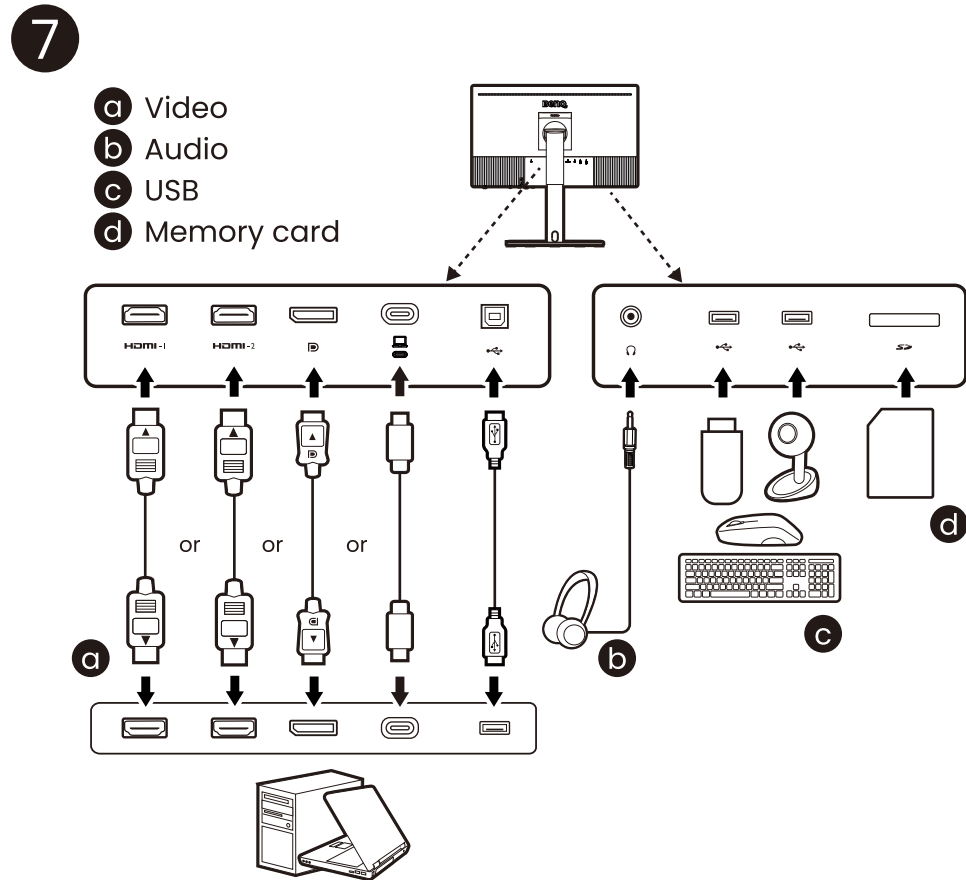

How-to video Display QuickKit

Software installation

Calibration software: Palette Master Ultimate
Screen-Printer color sync software: Paper Color Sync

Support.BenQ.com ▶ Palette Master Ultimate Paper Color Sync