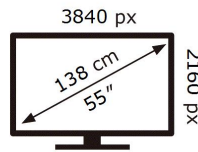

ENERGY

SAMSUNG

GQ55QN90AAT

84 kWh/1000h

ABCDEF **G**

165 kWh/1000h

2019/2013