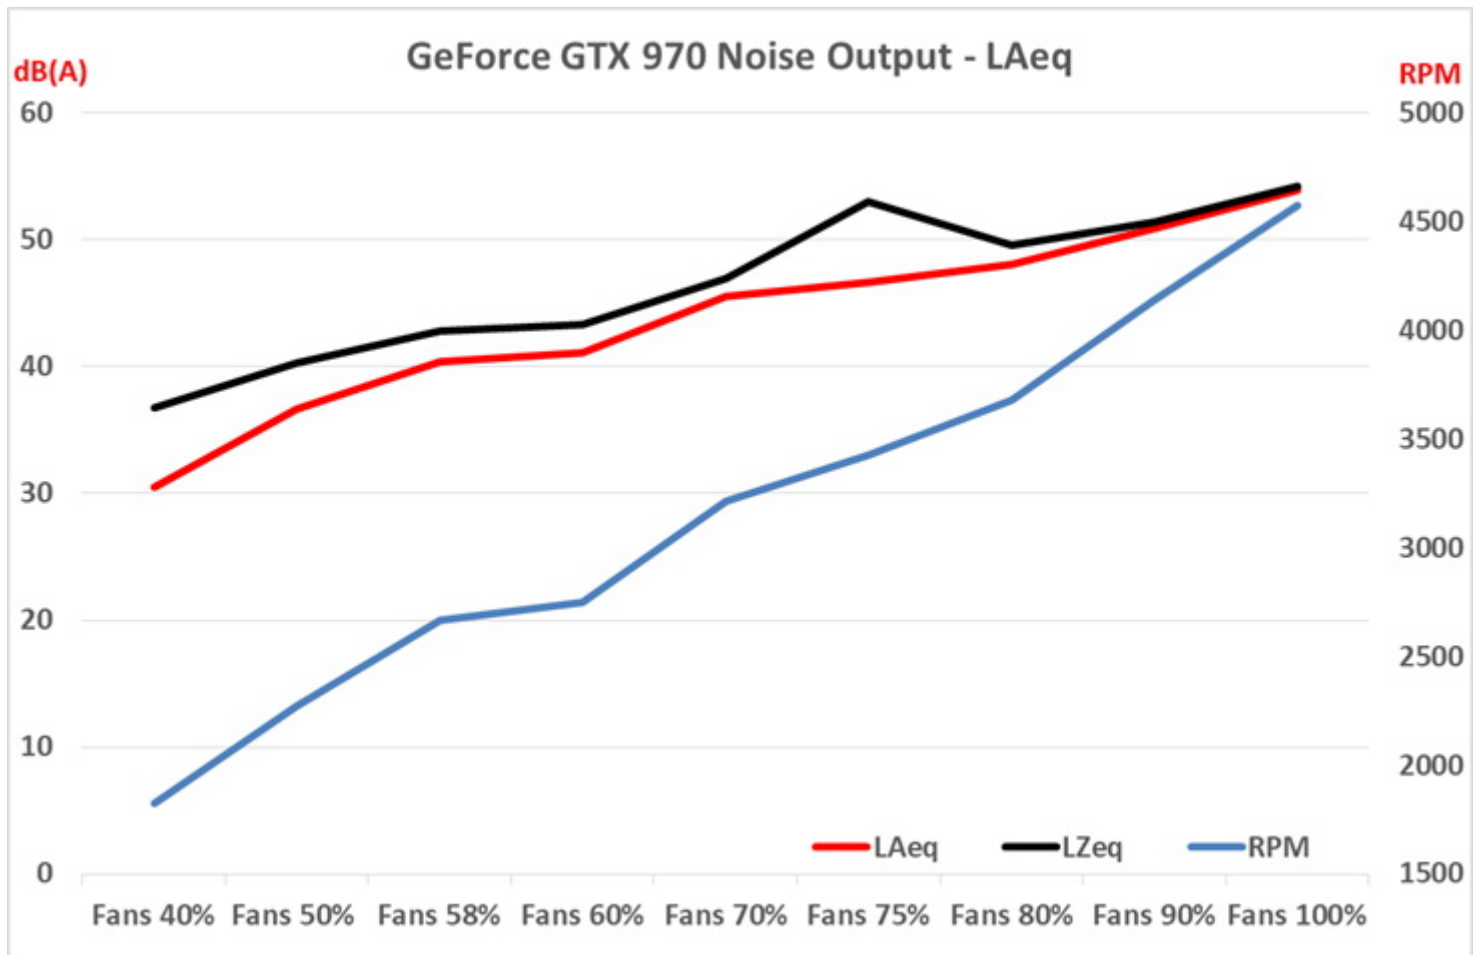

Evaluation Report

Phanteks Eclipse P600s (Without Sound Panels)

GPU Fan(s) Noise Output - LAeq

NVIDIA GeForce GTX 970 Noise Output from 40% to 100% Fan Speed

All data and graphs included in this test report can be used by any individual on the following conditions:

- > It should be mentioned that the test results are provided by Cybenetics
- > The link to the original test results document should be provided in any case