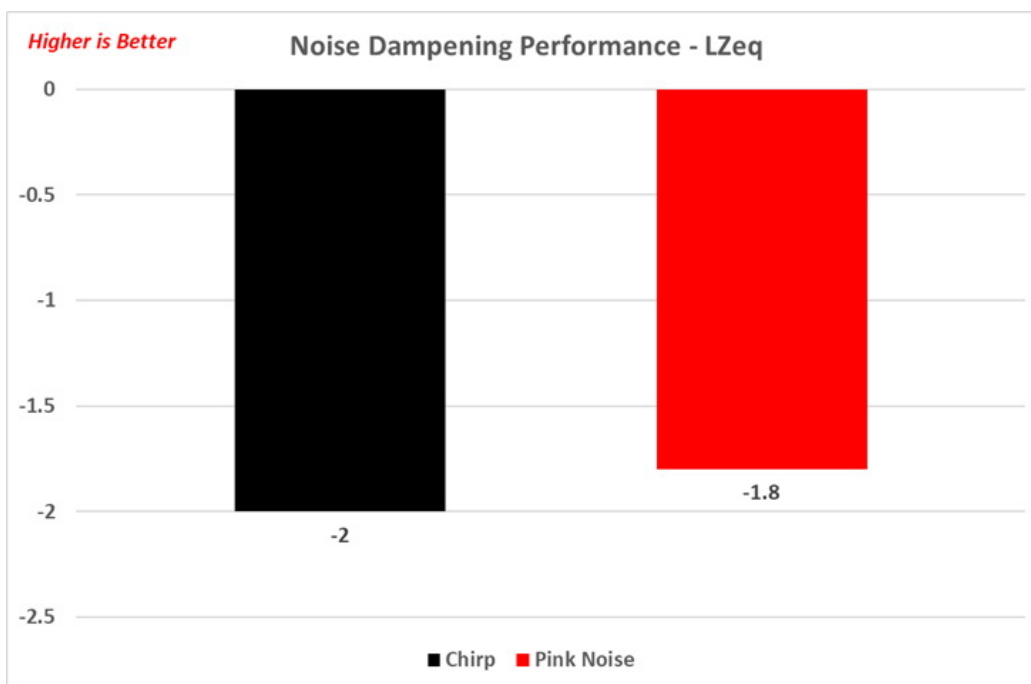

INFO

Chirp & Pink Noise Noise Dampening Performance (dB[Z])

All data and graphs included in this test report can be used by any individual on the following conditions:

- > It should be mentioned that the test results are provided by Cybenetics
- > The link to the original test results document should be provided in any case