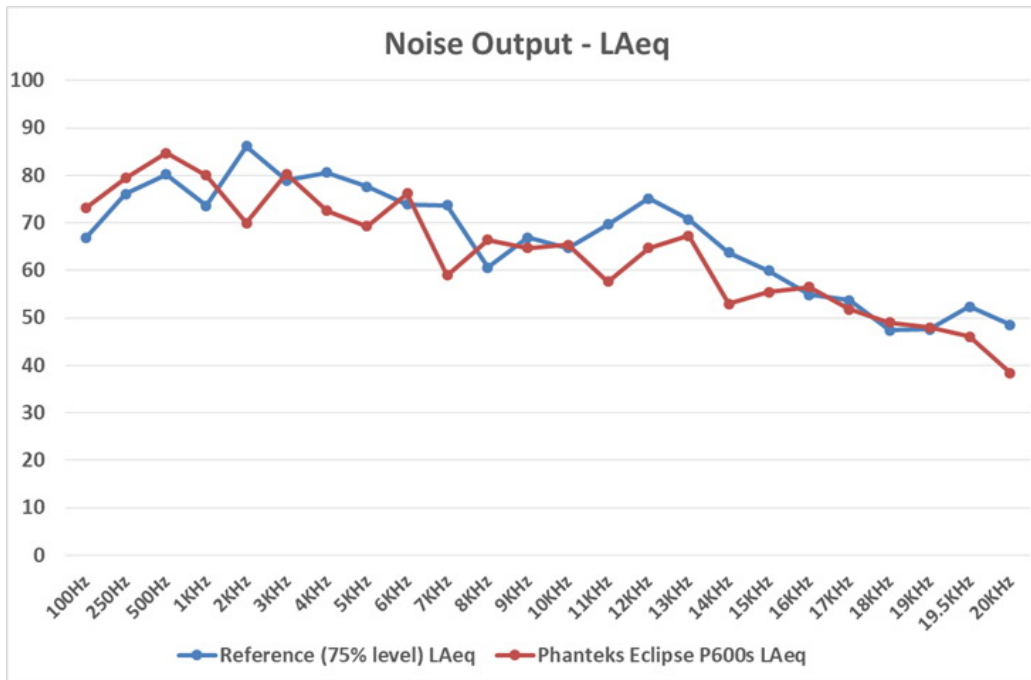

Evaluation Report

Phanteks Eclipse P600s (Without Sound Panels)

Noise Output LAeq - Test Tones

INFO

Noise Output in DB(A) from 100 Hz to 20 kHz

Noise Output LZeq - Test Tones