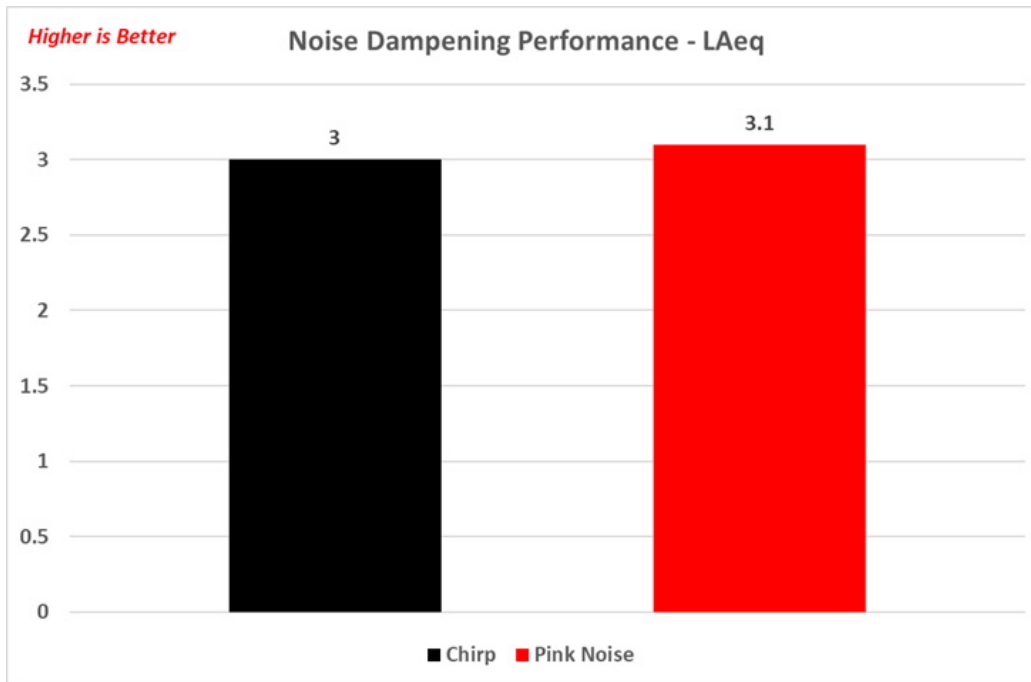

Evaluation Report

Phanteks Eclipse P600s (Without Sound Panels)

Noise Dampening Performance LAeq - Pink & Chirp

INFO

Chirp & Pink Noise Noise Dampening Performance (dB[A])

Noise Dampening Performance LZeq - Pink & Chirp