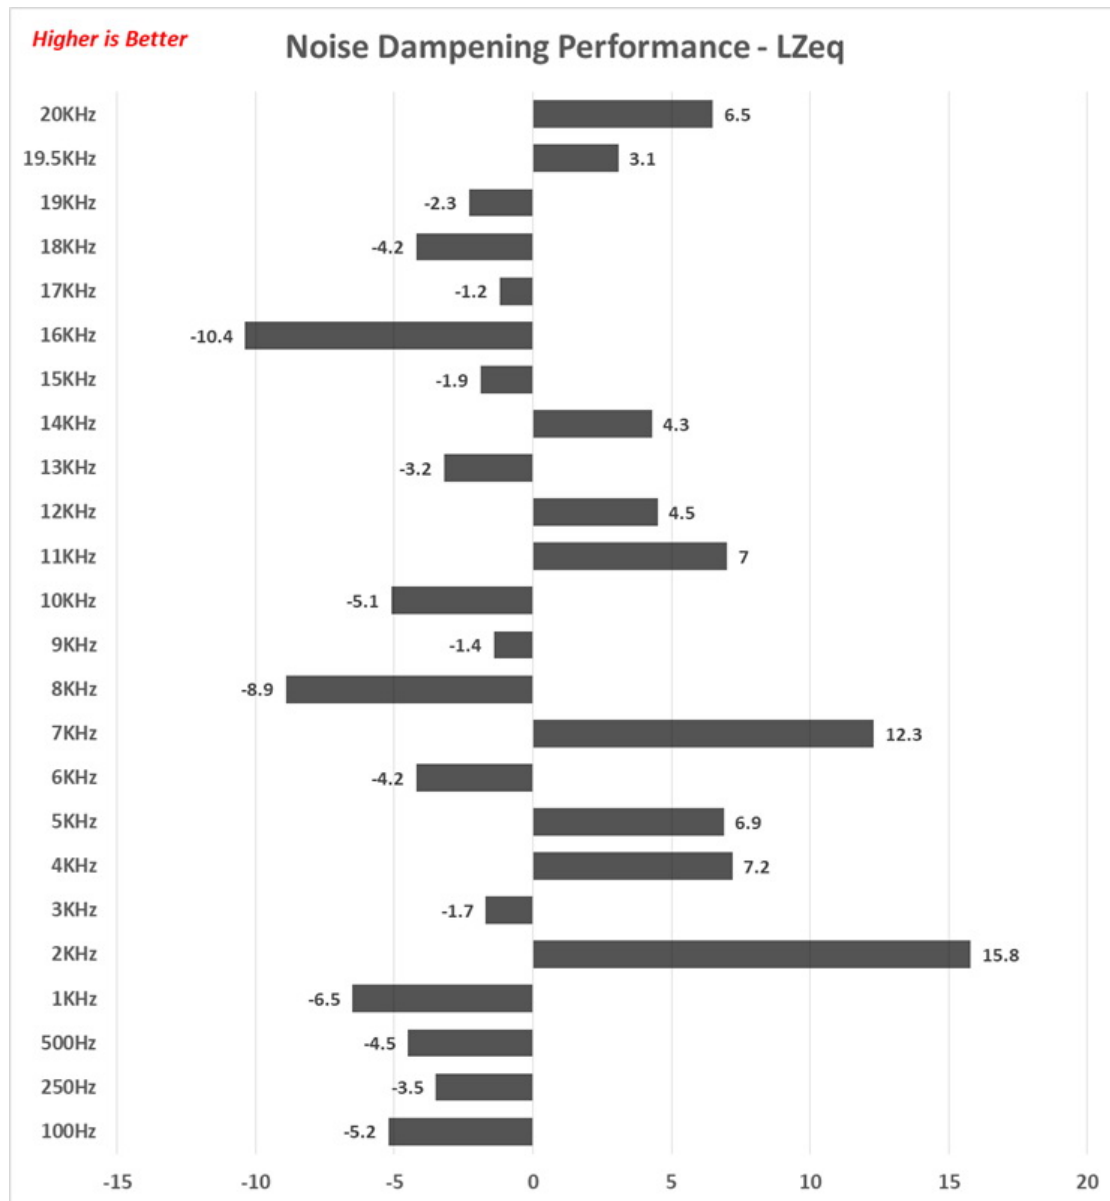

Evaluation Report

Phanteks Eclipse P600s (Without Sound Panels)

Noise Dampening Performance LZeq - Test Tones

Noise Dampening Performance in dB(Z) from 100 Hz to 20 kHz

All data and graphs included in this test report can be used by any individual on the following conditions:

- > It should be mentioned that the test results are provided by Cybenetics
- > The link to the original test results document should be provided in any case