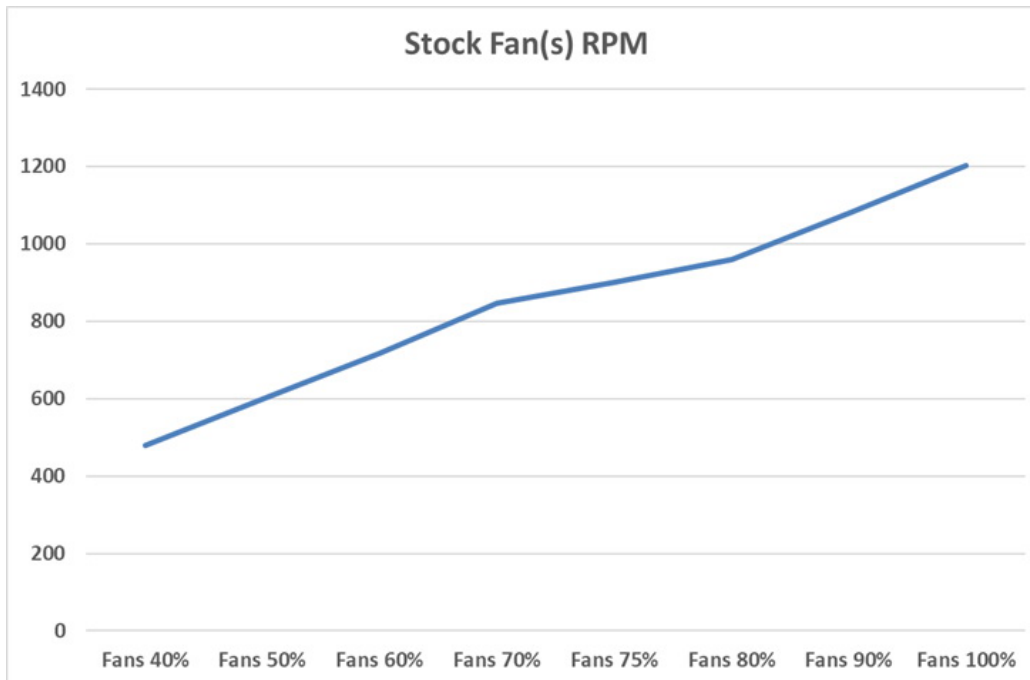

Evaluation Report

Phanteks Eclipse P600s (Without Sound Panels)

Stock Fan(s) RPM

INFO

Stock Fan Speed from 40% to 100%

Stock Fan(s) Noise Output - LAeq

INFO

Stock Fan Noise Output from 40% to 100%