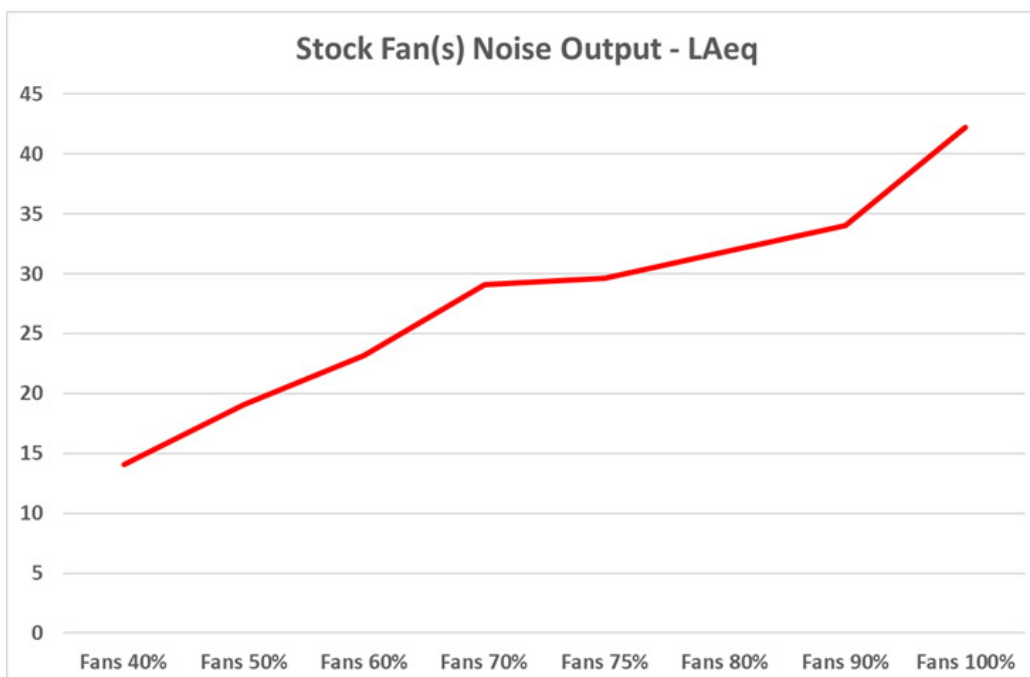

Evaluation Report

Phanteks Eclipse P600s (Without Sound Panels)

Stock Fan(s) RPM

INFO

Stock Fan Speed from 40% to 100%

Stock Fan(s) Noise Output - LAeq

INFO

Stock Fan Noise Output from 40% to 100%