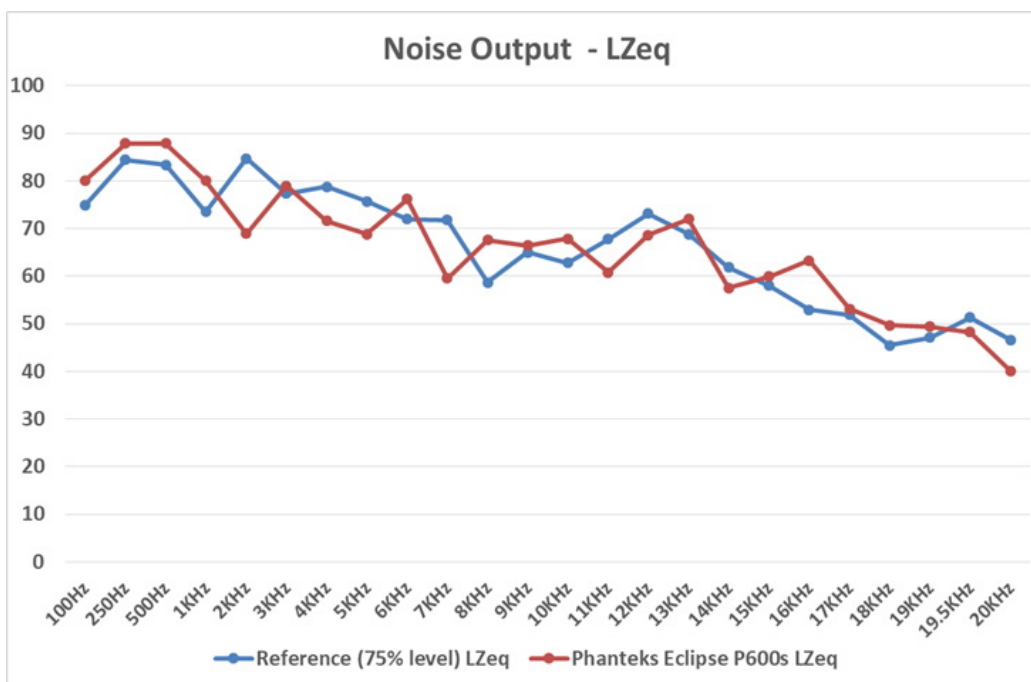

INFO

Noise Output in DB(Z) from 100 Hz to 20 kHz

All data and graphs included in this test report can be used by any individual on the following conditions:

- > It should be mentioned that the test results are provided by Cybenetics
- > The link to the original test results document should be provided in any case