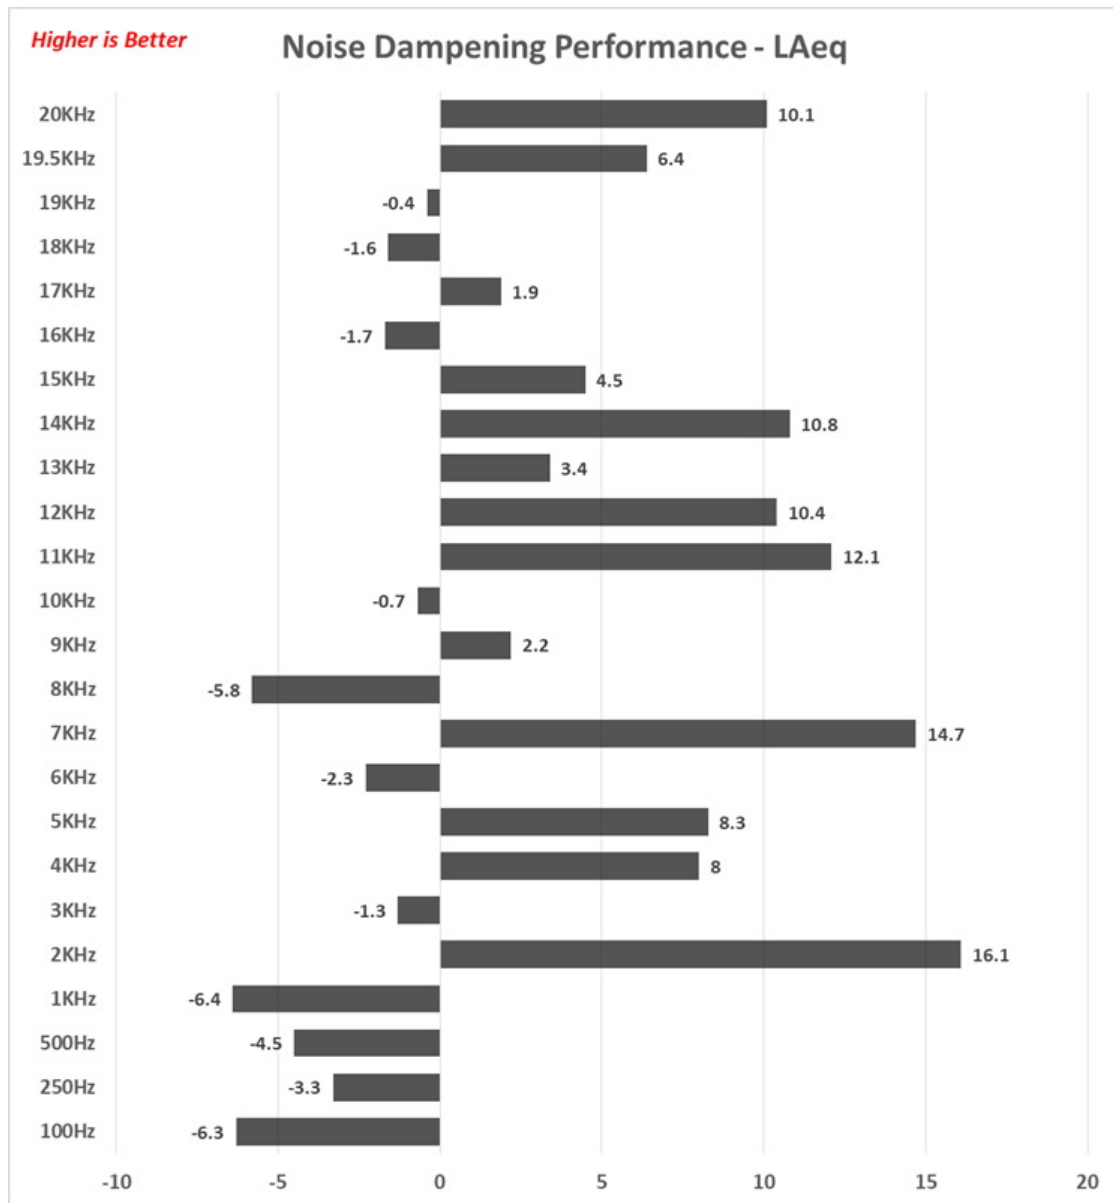

Evaluation Report

Phanteks Eclipse P600s (Without Sound Panels)

Noise Dampening Performance LAeq - Test Tones

Noise Dampening Performance in dB(A) from 100 Hz to 20 kHz

All data and graphs included in this test report can be used by any individual on the following conditions:

- > It should be mentioned that the test results are provided by Cybenetics
- > The link to the original test results document should be provided in any case