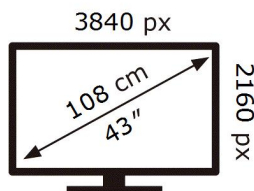

S43AM700UU

**67** kWh/1000h

ABCDEF **G**

**HDR**

**74** kWh/1000h

2019/2013