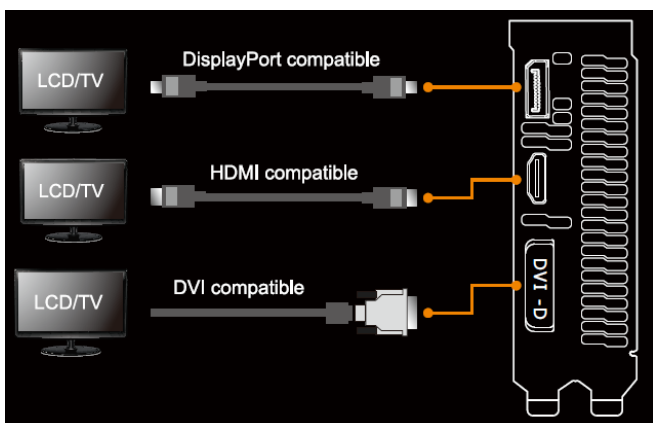

ASUS Features

OC
Edition

- **OC edition:**
  OC-selected 1455MHz core – 63 higher than reference for smoother gameplay.

4GB
GDDR5
Memory

- **Gigantic 4GB GDDR5 Memory:**
  On-board memory for the best gaming experience & the best resolution

Unplugged
only motherboard
power needed

- **Unplugged:**
  Unplugged benefits graphics card to upgrade using only motherboard power.

I/O Specifications

Graphics GPU Features

- **NVIDIA® GPU Boost 3.0**
  Technology for intelligent monitoring of clock speed, ensuring that the GPU runs at its peak and the game is at its highest frame rate possible. It offers new levels of customization, including GPU temperature target, overclocking, and unlocked voltage.

- **NVIDIA® Adaptive V-Sync :**
  NVIDIA Adaptive Vertical Sync adjusts V-Sync to current frame rates for maximum playability

- **NVIDIA® PhysX® ready:**
  Dynamic visual effects like blazing explosions, reactive debris, realistic water, and lifelike characters.

- **NVIDIA® 3D Vision™ Surround Ready:**
  Bring games to life with NVIDIA® Surround™ multi-monitor gaming on a single card

- **PCIe 3.0:**
  Delivers double the bandwidth per lane of PCIe Gen 2 for faster GPU – CPU communication