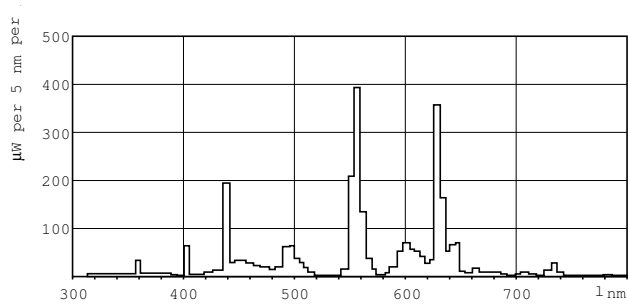

TL-D consumer products

TL-D 18W/840 1PP/10

The lamp can be operated in existing TL-D luminaire and is available in a wide range of wattages and colors.

Product data

General Information			
Cap-Base	G13 [Medium Bi-Pin Fluorescent]	LLMF 4000 h Rated	95 %
Life to 10% Failures (Nom)	12000 h	LLMF 6000 h Rated	94 %
Life to 50% Failures (Nom)	15000 h	LLMF 8000 h Rated	93 %
Life to 50% Failures Preheat (Nom)	20000 h	LLMF 12000 h Rated	92 %
LSF 2000 h Rated	99 %	LLMF 16000 h Rated	91 %
LSF 4000 h Rated	99 %	LLMF 20000 h Rated	90 %
LSF 6000 h Rated	99 %		
LSF 8000 h Rated	99 %	Operating and Electrical	
LSF 12000 h Rated	89 %	Power (Rated) (Nom)	18 W
LSF 16000 h Rated	33 %	Lamp Current (Nom)	0.360 A
LSF 20000 h Rated	2 %		
Light Technical		Temperature	
Color Code	840 [CCT of 4000K]	Design Temperature (Nom)	25 °C
Luminous Flux (Nom)	1350 lm	Controls and Dimming	
Luminous Flux (Rated) (Nom)	1350 lm	Dimmable	Yes
Color Designation	Cool White (CW)	Approval and Application	
Chromaticity Coordinate X (Nom)	380	Energy Efficiency Label (EEL)	A
Chromaticity Coordinate Y (Nom)	380	Mercury (Hg) Content (Nom)	2.0 mg
Correlated Color Temperature (Nom)	4000 K	Energy Consumption kWh/1000 h	22 kWh
Luminous Efficacy (Rated) (Nom)	75 lm/W	Product Data	
Color Rendering Index (Nom)	>80	Full product code	871150062263125
LLMF 2000 h Rated	96 %		

TL-D consumer products

Order product name	TL-D 18W/840 1PP/10
EAN/UPC - Product	8711500622631
Order code	927920084022
Numerator - Quantity Per Pack	1
Numerator - Packs per outer box	10

Material Nr. (12NC)	927920084022
Net Weight (Piece)	71.000 g
ILCOS Code	FD-18/40/1B-E-G13

Dimensional drawing

Product	D (max)	A (max)	B (max)	B (min)	C (max)
TL-D 18W/840 1PP/10	28 mm	589.8 mm	596.9 mm	594.5 mm	604 mm

TL-D 18W/840

Photometric data

Lightcolor /840

Lightcolor /840

TL-D consumer products