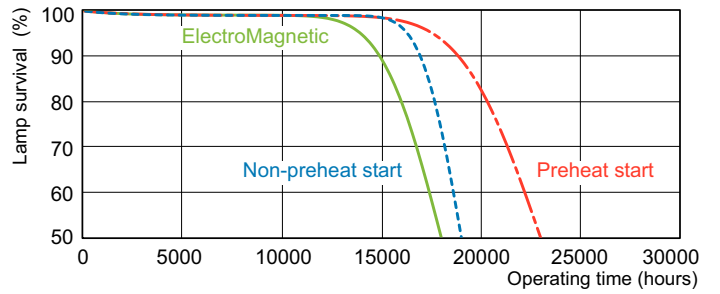

TL-D consumer products

TL-D 18W/840 1PP/10

The lamp can be operated in existing TL-D luminaire and is available in a wide range of wattages and colors.

Product data

General Information			
Cap-Base	G13 [Medium Bi-Pin Fluorescent]	LLMF 4000 h Rated	95 %
Life to 10% Failures (Nom)	12000 h	LLMF 6000 h Rated	94 %
Life to 50% Failures (Nom)	15000 h	LLMF 8000 h Rated	93 %
Life to 50% Failures Preheat (Nom)	20000 h	LLMF 12000 h Rated	92 %
LSF 2000 h Rated	99 %	LLMF 16000 h Rated	91 %
LSF 4000 h Rated	99 %	LLMF 20000 h Rated	90 %
LSF 6000 h Rated	99 %		
LSF 8000 h Rated	99 %	Operating and Electrical	
LSF 12000 h Rated	89 %	Power (Rated) (Nom)	18 W
LSF 16000 h Rated	33 %	Lamp Current (Nom)	0.360 A
LSF 20000 h Rated	2 %		
Light Technical		Temperature	
Color Code	840 [CCT of 4000K]	Design Temperature (Nom)	25 °C
Luminous Flux (Nom)	1350 lm	Controls and Dimming	
Luminous Flux (Rated) (Nom)	1350 lm	Dimmable	Yes
Color Designation	Cool White (CW)	Approval and Application	
Chromaticity Coordinate X (Nom)	380	Energy Efficiency Label (EEL)	A
Chromaticity Coordinate Y (Nom)	380	Mercury (Hg) Content (Nom)	2.0 mg
Correlated Color Temperature (Nom)	4000 K	Energy Consumption kWh/1000 h	22 kWh
Luminous Efficacy (Rated) (Nom)	75 lm/W	Product Data	
Color Rendering Index (Nom)	>80	Full product code	871150062263125
LLMF 2000 h Rated	96 %		

Dimensional drawing

Product	D (max)	A (max)	B (max)	B (min)	C (max)
TL-D 18W/840 1PP/10	28 mm	589.8 mm	596.9 mm	594.5 mm	604 mm

TL-D 18W/840

Photometric data

Lightcolor /840

Lightcolor /840

TL-D consumer products

Lifetime

MASTER TL-D Super 80 Life Expectancy 3 h cycle

MASTER TL-D Super 80 Life Expectancy 12 h cycle

MASTER TL-D Super 80 Lumen Maintenance 3 h + 12 h cycle