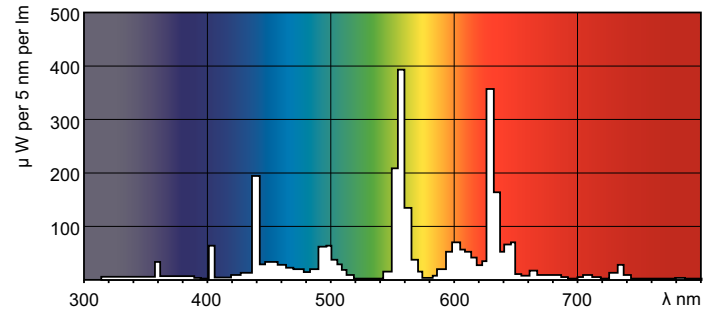

TL-D consumer products

TL-D 18W/840 1PP/10

The lamp can be operated in existing TL-D luminaire and is available in a wide range of wattages and colors.

Product data

General Information			
Cap-Base	G13 [Medium Bi-Pin Fluorescent]	LLMF 4000 h Rated	95 %
Life to 10% Failures (Nom)	12000 h	LLMF 6000 h Rated	94 %
Life to 50% Failures (Nom)	15000 h	LLMF 8000 h Rated	93 %
Life to 50% Failures Preheat (Nom)	20000 h	LLMF 12000 h Rated	92 %
LSF 2000 h Rated	99 %	LLMF 16000 h Rated	91 %
LSF 4000 h Rated	99 %	LLMF 20000 h Rated	90 %
LSF 6000 h Rated	99 %		
LSF 8000 h Rated	99 %	Operating and Electrical	
LSF 12000 h Rated	89 %	Power (Rated) (Nom)	18 W
LSF 16000 h Rated	33 %	Lamp Current (Nom)	0.360 A
LSF 20000 h Rated	2 %		
Light Technical		Temperature	
Color Code	840 [CCT of 4000K]	Design Temperature (Nom)	25 °C
Luminous Flux (Nom)	1350 lm	Controls and Dimming	
Luminous Flux (Rated) (Nom)	1350 lm	Dimmable	Yes
Color Designation	Cool White (CW)	Approval and Application	
Chromaticity Coordinate X (Nom)	380	Energy Efficiency Label (EEL)	A
Chromaticity Coordinate Y (Nom)	380	Mercury (Hg) Content (Nom)	2.0 mg
Correlated Color Temperature (Nom)	4000 K	Energy Consumption kWh/1000 h	22 kWh
Luminous Efficacy (Rated) (Nom)	75 lm/W	Product Data	
Color Rendering Index (Nom)	>80	Full product code	871150062263125
LLMF 2000 h Rated	96 %		

Dimensional drawing

Product	D (max)	A (max)	B (max)	B (min)	C (max)
TL-D 18W/840 1PP/10	28 mm	589.8 mm	596.9 mm	594.5 mm	604 mm

TL-D 18W/840

Photometric data

Lightcolor /840

Lightcolor /840

TL-D consumer products

Lifetime

MASTER TL-D Super 80 Life Expectancy 3 h cycle

MASTER TL-D Super 80 Life Expectancy 12 h cycle

MASTER TL-D Super 80 Lumen Maintenance 3 h + 12 h cycle