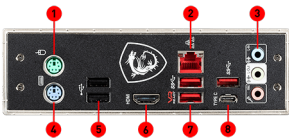

## SPECIFICATION

<b>Model Name</b>	MAG B365M MORTAR
<b>CPU Support</b>	Supports 9 <sup>th</sup> /8 <sup>th</sup> Gen Intel® Core™ / Pentium® Gold / Celeron® processors
<b>CPU Socket</b>	LGA 1151
<b>Chipset</b>	Intel® B365 Chipset
<b>Graphics Interface</b>	1 x PCI-E 3.0 x16 slot
<b>Display Interface</b>	HDMI - Requires Processor Graphics
<b>Memory Support</b>	4 DIMMs, Dual Channel DDR4 2666MHz
<b>Expansion Slots</b>	2 x PCI-E 3.0 x1 slots
<b>Storage</b>	1 x Turbo M.2 slot (Intel® Optane™ Memory Ready) 6 x SATA 6Gb/s
<b>USB ports</b>	6 x USB 3.1 (Gen1, A+C) + 6 x USB 2.0
<b>LAN</b>	Intel® I219-V Gigabit LAN
<b>Audio</b>	8-Channel(7.1) HD Audio with Audio Boost

## CONNECTIONS

1. Mouse Port
2. Intel GAMING LAN
3. HD Audio Connectors
4. Keyboard Port
5. USB 2.0 ports
6. HDMI Port
7. USB 3.1 Gen1 Type-A ports
8. USB 3.1 Gen1 Type-A+C ports