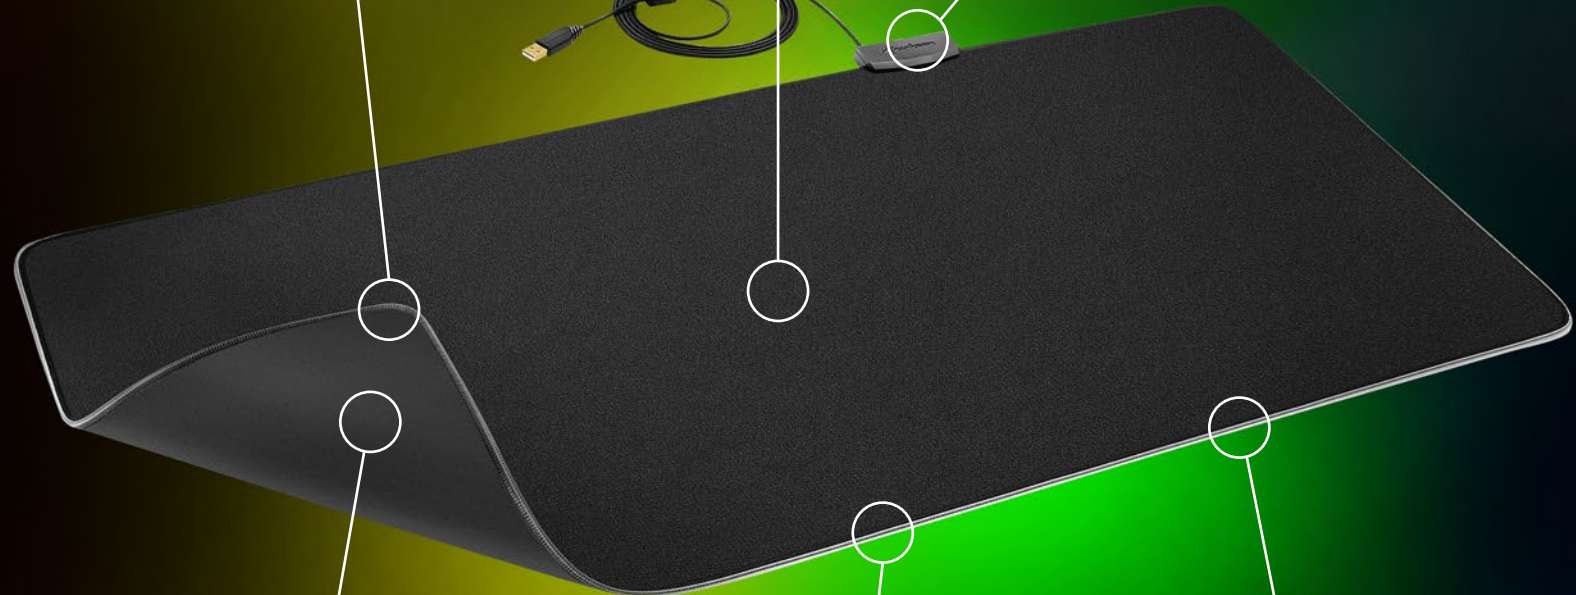

# 1337 RGB

ILLUMINATED GAMING MOUSE MAT

SIZE **XXL**

## FEATURES

- Extended gaming mouse mat with RGB illumination
- Various illumination modes
- Integrated mouse cable guide
- Low height of only 3 mm
- Precise, nonslip material
- Gigantic dimensions: 905 x 425 x 3 mm

# MOUSE ARENA WITH RGB BORDER

All functions are adjustable  
with one button

## General:

- Surface: Textile
- Adjustable Illumination
- Nonslip Rubber Base
- Durable, Transparent Stitching
- Height: 3 mm
- Weight incl. Cable: 800 g
- Connector: USB
- Textile Braided Cable
- Cable Length: 180 cm
- Dimensions incl. RGB Controller (L x W x H):  
905 x 425 x 9 mm