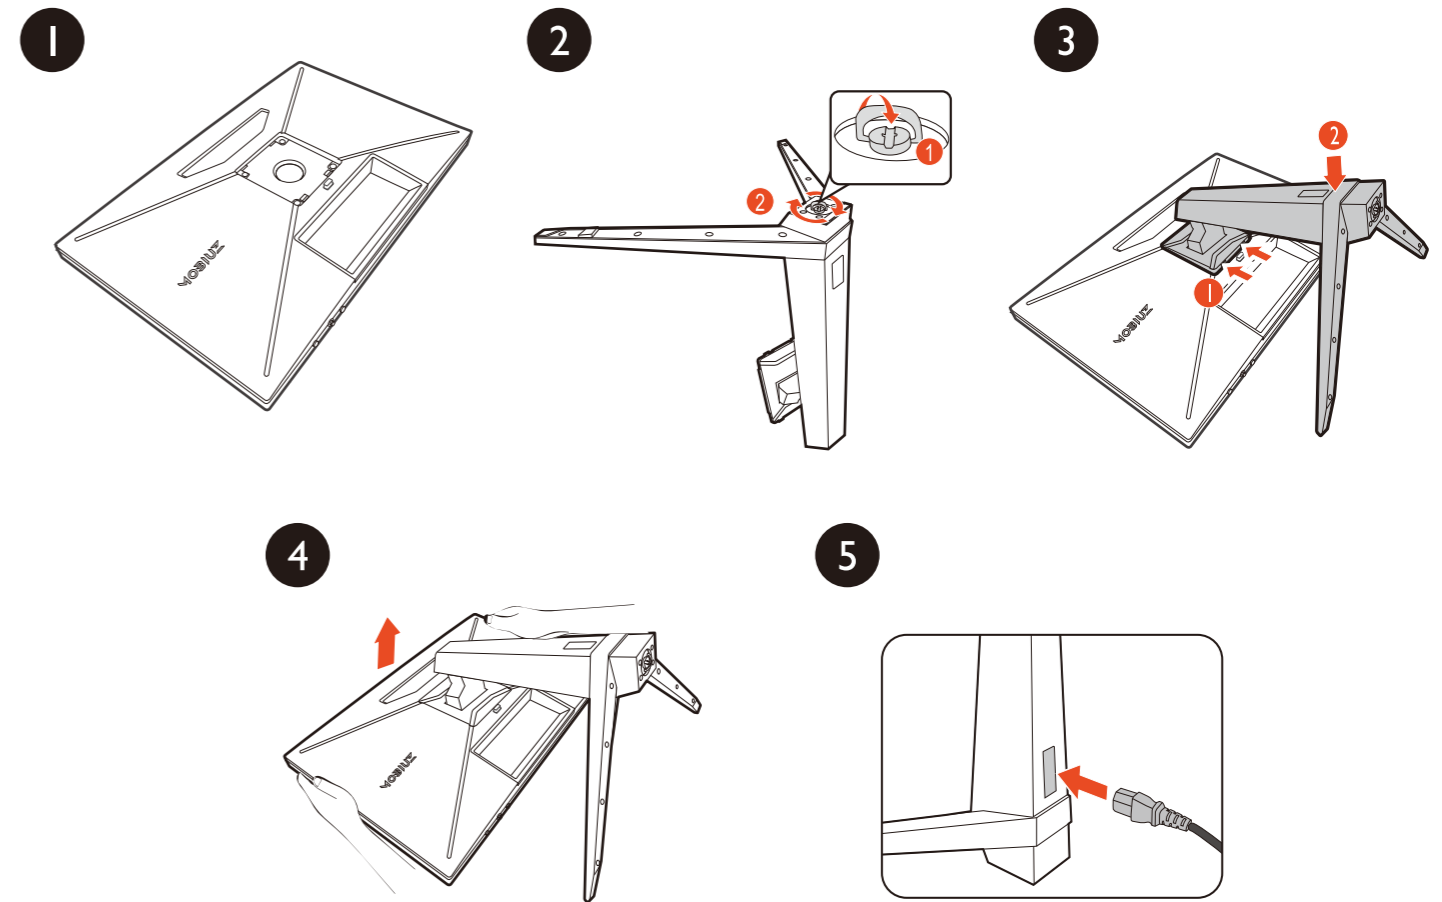

DP
(optional)

(EX270QM only)

USB

(EX270M: ADP-120RH, Delta Electronics Inc.
EX270QM: ADP-150CH D, Delta Electronics, INC.)

P/N: 4J.XXXXX.XXX

- 6 Video
- 7 Audio
- 8 USB