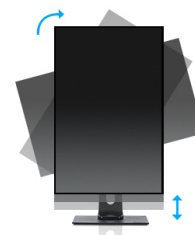

22.5" 1920 x 1200 monitor featuring IPS panel technology and a height adjustable stand

The demanding data and application heavy world needs a display that creates a more productive work place. With 1920 x 1200 resolution, the XUB2395WSU offers 11% more height with the same width as a Full HD display, which works much better for spreadsheets, word documents and browsing the Internet. The height adjustable stand with PIVOT function allows you to easily adjust the monitor position to your preferences and the IPS panel technology assures accurate and consistent colour reproduction with wide viewing angles.

Available also with fixed stand: [ProLite XU2395WSU-B1](#)

IPS

IPS displays are best known for wide viewing angles and natural, highly accurate colours. They are especially suited for colour-critical applications.

HAS + Pivot

With a height adjustable stand you will create an ergonomic work posture and position that meets all health and safety requirements. This will not only prevent any health issues but will also increase your productivity. The pivot function allows the screen to rotate from landscape to portrait orientation. This functionality can be useful if the application requires more height than width.

01 DISPLAY CHARACTERISTICS

Design	ultra slim
Diagonal	22.5", 57cm
Panel	IPS LED, matte finish
Native resolution	1920 x 1200 (2.3 megapixel WUXGA)
Aspect ratio	16:10
Panel brightness	250 cd/m ²
Static contrast	1000:1
Advanced contrast	5M:1
Response time (GTG)	4ms
Viewing zone	horizontal/vertical: 178°/178°, right/left: 89°/89°, up/down: 89°/89°
Colour support	16.7mIn (sRGB: 99%, NTSC: 72%)
Horizontal Sync	30 - 89kHz
Viewable area W x H	488.2 x 297.2mm, 19.2 x 11.7"
Pixel pitch	0.254x0.248mm
Colour	matte