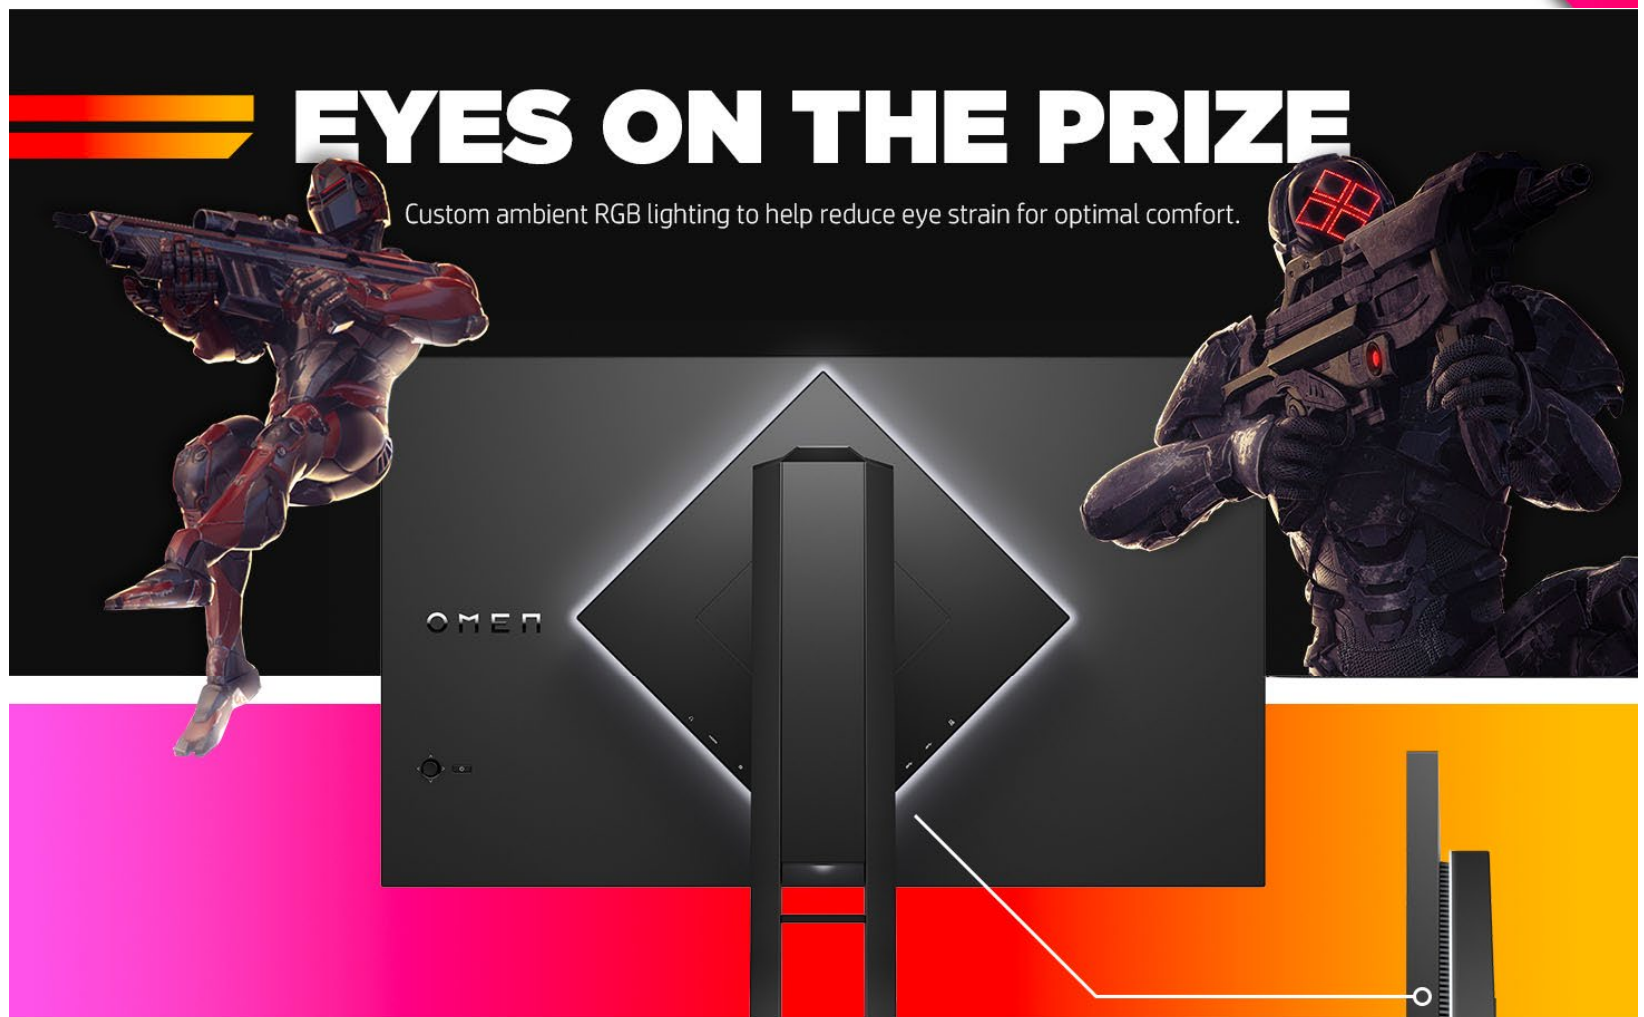

EYES ON THE PRIZE

Custom ambient RGB lighting to help reduce eye strain for optimal comfort.

Ambient lighting and easy access ports on diamond.

Adjust height and tilt for the best gaming experience.