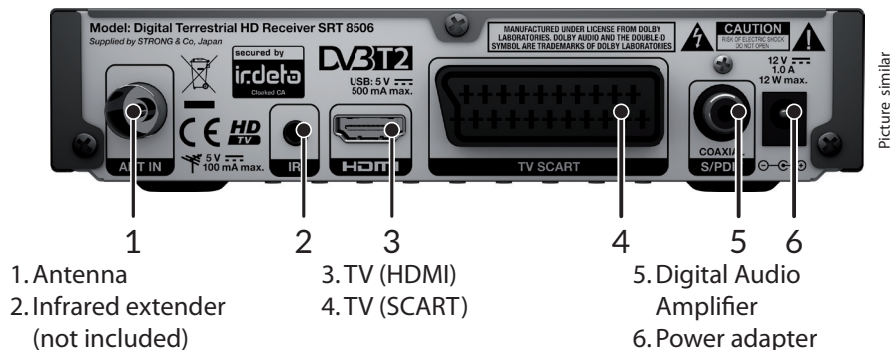

¹ Depending on local signal conditions
² simpliTV is available at a monthly subscription fee as well as a one-time activation fee. This monthly subscription fee does not replace the GIS license fees. The technical reception is not guaranteed nationwide, detailed information can be found on www.simpliTV.at. Changes of the channel list reserved.
³ Dolby and the double-D symbol are registered trademarks of Dolby Laboratories.
⁴ Availability depending on the broadcast

Tuner:
Input connector: IEC60169-2, female, 75 Ohm nominal
Input frequency range: UHF: 474 ~ 858 MHz
Input signal level: DVB-T: -70 ~ -10 dBm
DVB-T2: -70 dBm ~ -10 dBm
Antenna power: 5 V DC, max. 100 mA, short cut protected

Demodulator:
Demodulator: QSPK, 16/64/256 QAM
DVB-T (EN 300 744), DVB-T2 (EN 302 755)
Transmission mode: normal and extended

Guard intervals: DVB-T = 1/32, 1/16, 1/8, 1/4;
DVB-T2 = 1/128, 1/32, 1/16, 19/256, 1/8, 19/128, 1/4

Video Decoder:
Profile level: MPEG-2 MP@ML, MP@HL, MPEG-4 H.264/AVC
Video resolution: 576i, 576p, 720p, 1080i
Decoding & Video Out: PAL
Aspect Ratio: 4:3 and 16:9
Aspect Conversion: Pan & Scan, Letterbox and Combined, Ignore

Audio Decoder:
Audio support: AAC/ Dolby Digital Plus*/AC3+/PCM

MPEG MusiCam Layer II
Sampling rate: 32, 44.1, 48 kHz
Audio mode: Stereo, Mix, Mono L/R

Memory and System:
Flash memory: 8 MB
SDRAM: 128 MB
Conditional Access System
System: Irdeto CCA
Card reader: 1 slot, conforming to ISO 7816

Connectors:
ANT IN - IEC Female
USB 2.0: 5 V/500 mA (max.) supported
HDMI
S/PDIF (coaxial output)

TV SCART (CVBS, Audio L&R)
IR (connection for optional IR sensor)
Power adapter (DC 12 V, 1 A, 12 W)

General Data:
Power supply: AC 100 - 240 V ~ 50/60 Hz
Input voltage: DC 12 V, 1 A
Power consumption: 5.4 W (typ.), 12 W (max)
Power consumption in standby: max. 0.4 W
Operating temperature: 5 °C ~ +50 °C
Storage temperature: -25 °C ~ +70 °C
Operating humidity range: 10 ~ 85%, RH, Non-condensing
Size (WxDxH) in mm: 170 x 132 x 40
Net-weight: 0.35 kg

* Dolby and the double-D symbol are registered trademarks of Dolby Laboratories.

EAN SRT 8506: 8717185449457

HOTLINE
AT 0810 96 97 98
(max. € 0,1/Min.)
www.simpliTV.at

STRONG declares that this item complies with the basic requirements and other relevant regulations of directives CE 2004/108/EC and 73/23/EC, RoHS 2002/95/EC