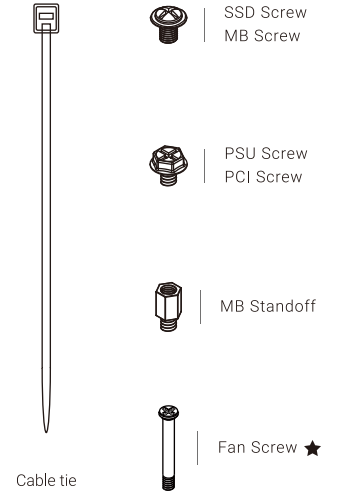

Cylon Pro

Front I/O Panel Cable Connection

Front Panel Connector

(Please refer to the motherboard's manual for further instructions).

Note Specifications may vary depending on your region.
Contact your local retailer for more information.