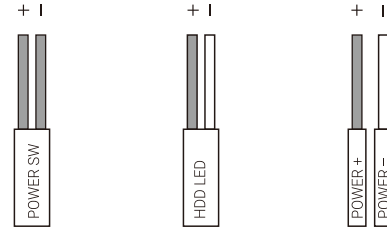

Cylon Pro

Front I/O Panel Cable Connection

Front Panel Connector

(Please refer to the motherboard's manual for further instructions).

Note Specifications may vary depending on your region.
Contact your local retailer for more information.