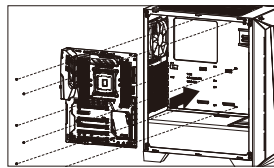

How to install Guide

(1) Install Motherboard

- English: Install Motherboard
- Español: Instalación de Placa madre
- Deutsch: Motherboard installieren
- Français: Installer carte mère

- Italiano: Installazione della scheda madre
- Polski: Instalacja płyty głównej
- Russий: Установите материнскую плату
- Portugués: Instalar a placa principal

- 繁体中文: 安裝主機板 / 安裝主机板
- 日本語: マザーボードを取り付けます
- Қазақ тілі: Аналық тақтаны орнатыңыз
- Türkçe: Anakart yükleyin