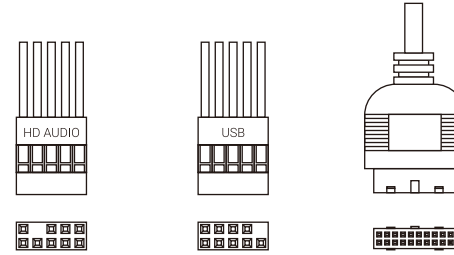

Cylon Pro

Front I/O Panel Cable Connection

Front Panel Connector

(Please refer to the motherboard's manual for further instructions).

Note Specifications may vary depending on your region.
Contact your local retailer for more information.