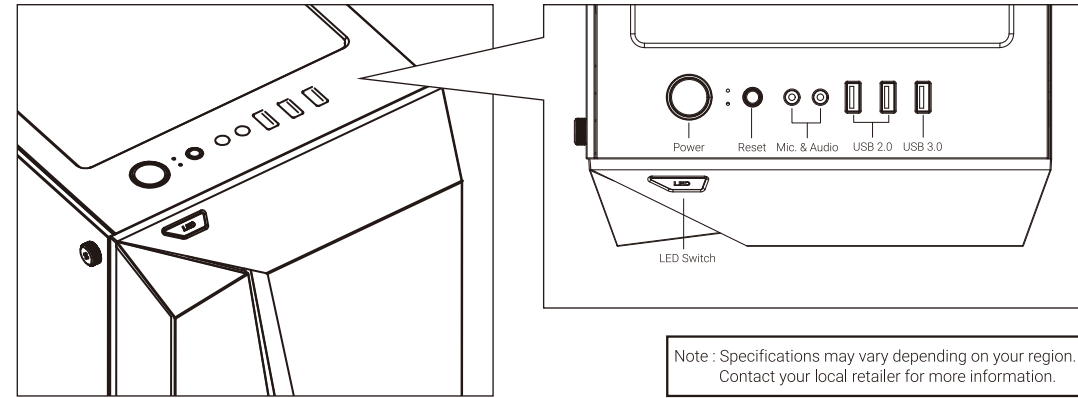

繁体中文
安裝機箱風扇 / 安裝機箱風扇

日本語
ファンを取り付けます

Қазақ тілі
Желдеткіш орнатыңыз

Türkçe
Fan yükleyin

I/O Panel

Note: Specifications may vary depending on your region. Contact your local retailer for more information.

LED Mode Switch
(Hold switch for 2 secs to turn off LED)