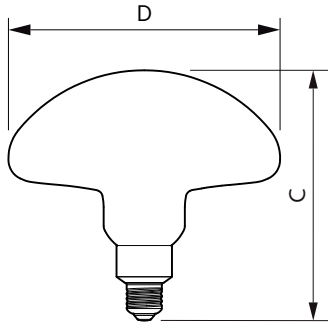

### Product data

General Information	
Cap base	E27 [ E27]
Nominal lifetime (nom.)	15000 h
Switching cycle	20000X
Technical type	5-30W
Light Technical	
Colour code	820 [ CCT of 2,000 K]
Luminous flux (nom.)	350 lm
Luminous flux (rated) (nom.)	350 lm
Colour designation	Flame
Correlated colour temperature (nom.)	2000 K
Luminous efficacy (rated) (nom.)	70.00 lm/W
Colour consistency	<6
Color rendering index (nom.)	80
LLMF at end of nominal lifetime (nom.)	70 %
Operating and Electrical	
Input frequency	50 to 60 Hz
Power (Rated) (Nom)	5 W
Lamp current (nom.)	25 mA
Wattage equivalent	30 W

# Decorative LED bulbs

Order code	59351300
Numerator – quantity per pack	1
Numerator – packs per outer box	4
Material no. (12NC)	929001935601

Net weight (piece)	0.304 kg
--------------------	----------

## Dimensional drawing

Bulb Mushroom230V 5-30W 350lm2200K E27 D

Product	D	C
LEDClassic 30W Mushroom E27 2000K GOLD D	202 mm	188 mm