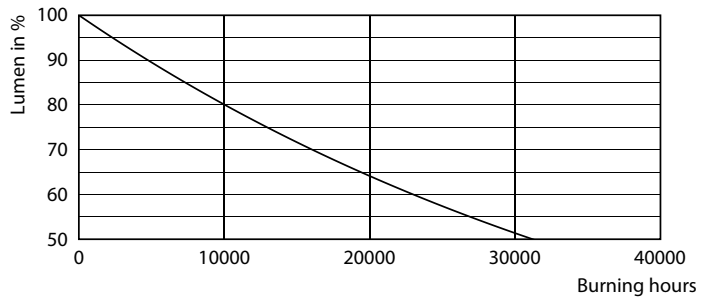

Decorative LED bulbs

Lifetime

LEDBulb CLA 40W E14 B35 827-822 ND