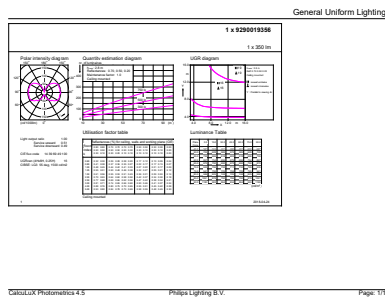

Photometric data

LEDClassic 30W E27 Other Transparent Amber 820 DIM