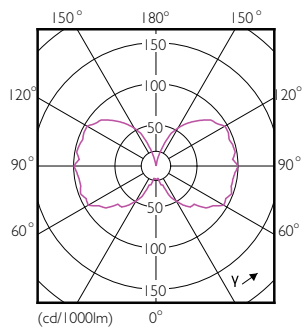

LEDClassic 30W E27 Other Transparent Amber 820 DIM