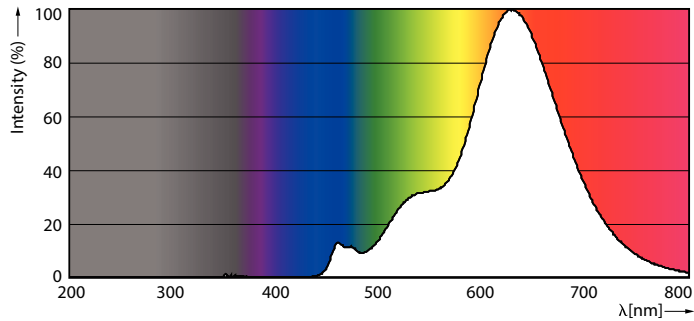

### Product data

General Information	
Cap base	E27 [ E27]
Nominal lifetime (nom.)	15000 h
Switching cycle	20000X
Technical type	5-30W
Light Technical	
Colour code	820 [ CCT of 2,000 K]
Luminous flux (nom.)	350 lm
Luminous flux (rated) (nom.)	350 lm
Colour designation	Flame
Correlated colour temperature (nom.)	2000 K
Luminous efficacy (rated) (nom.)	70.00 lm/W
Colour consistency	<6
Color rendering index (nom.)	80
LLMF at end of nominal lifetime (nom.)	70 %
Operating and Electrical	
Input frequency	50 to 60 Hz
Power (Rated) (Nom)	5 W
Lamp current (nom.)	25 mA
Wattage equivalent	30 W

## Dimensional drawing

Bulb Mushroom230V 5-30W 350lm2200K E27 D

Product	D	C
LEDClassic 30W Mushroom E27 2000K GOLD D	202 mm	188 mm

## Photometric data

LEDClassic 30W E27 Other Transparent Amber 820 DIM

LEDClassic 12W E27 Other Transparent Amber 820 ND

LEDClassic 30W E27 Other Transparent Amber 820 DIM