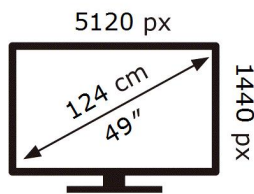

**ENERG** 

**SAMSUNG**

S49AG954NU

**55** kWh/1000h

ABCDEF **G**

**HDR**

**95** kWh/1000h

2019/2013