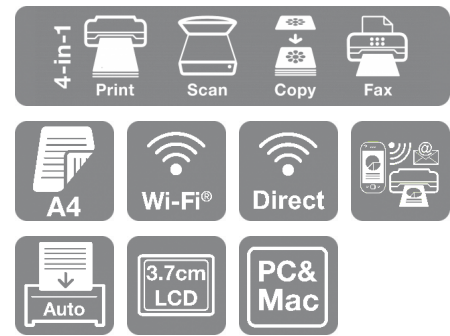

DATASHEET

KEY FEATURES

- **Multifunction printer with Wi-Fi**
  Print, scan, copy and fax
- **Business features**
  ADF, business-quality documents and A4 double-sided printing
- **Easy mobile printing**
  Print easily from your smartphone or tablet¹
- **Individual inks**
  Save money by only replacing the colour used
- **3.7cm LCD screen**
  Easily navigate through the printer's functions