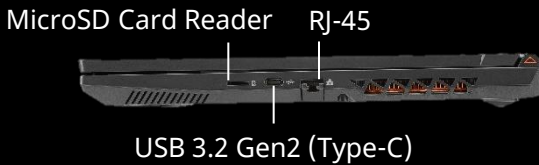

## Product Overview

23.8 cm

36.0 cm

- NVIDIA® GeForce RTX™ 40 Series
- 12<sup>th</sup> Gen Intel® Core™ i5 H-Series Processor
- Exclusive WINDFORCE Cooling
- 15.6" FHD 144Hz High Refresh Rate Display Ultra-thin Bezel