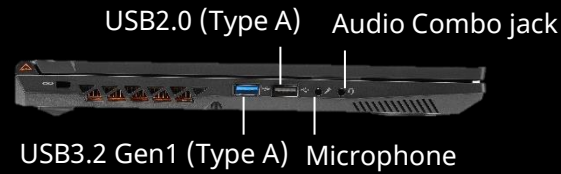

G5 (2023)

Product Overview

23.8 cm

36.0 cm

- NVIDIA® GeForce RTX™ 40 Series
- 12th Gen Intel® Core™ i5 H-Series Processor
- Exclusive WINDFORCE Cooling
- 15.6" FHD 144Hz High Refresh Rate Display Ultra-thin Bezel

- 15 Colored Full-Zone Keyboard
- Light & Mobile Design
- Wi-Fi 6E Connection
- DTS: X® Ultra Audio Technology

144Hz

GIGABYTE™

GAMING