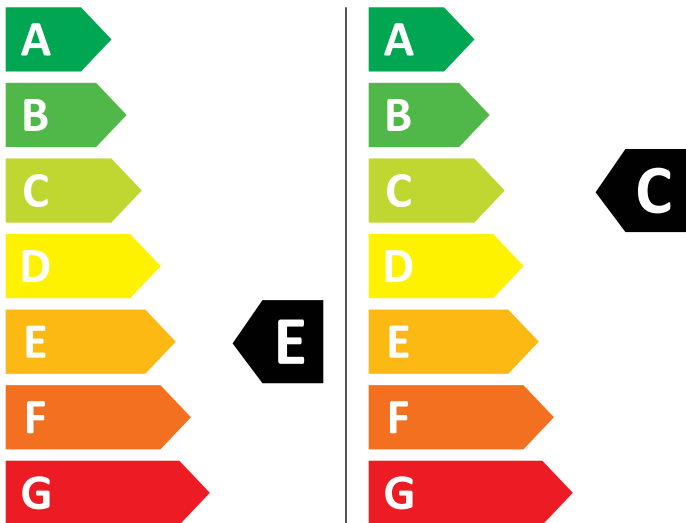

# ENERG

AEG

L7WB65680 914603835

💧 250 kWh / 100

💧 63 kWh / 100

4,0 kg

8,0 kg

55 L