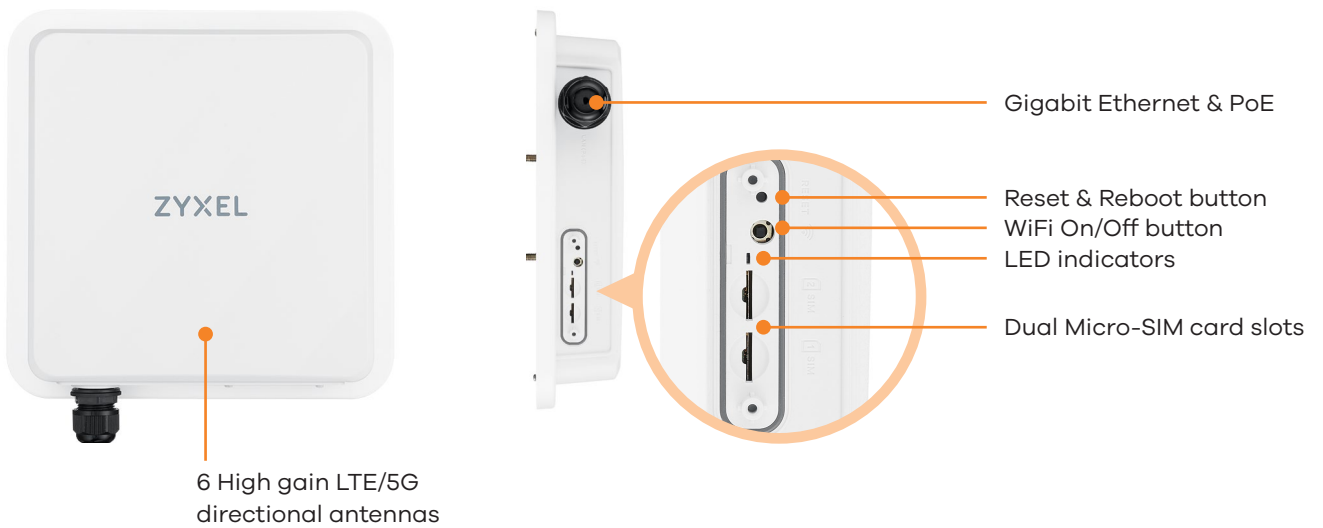

Interface Description