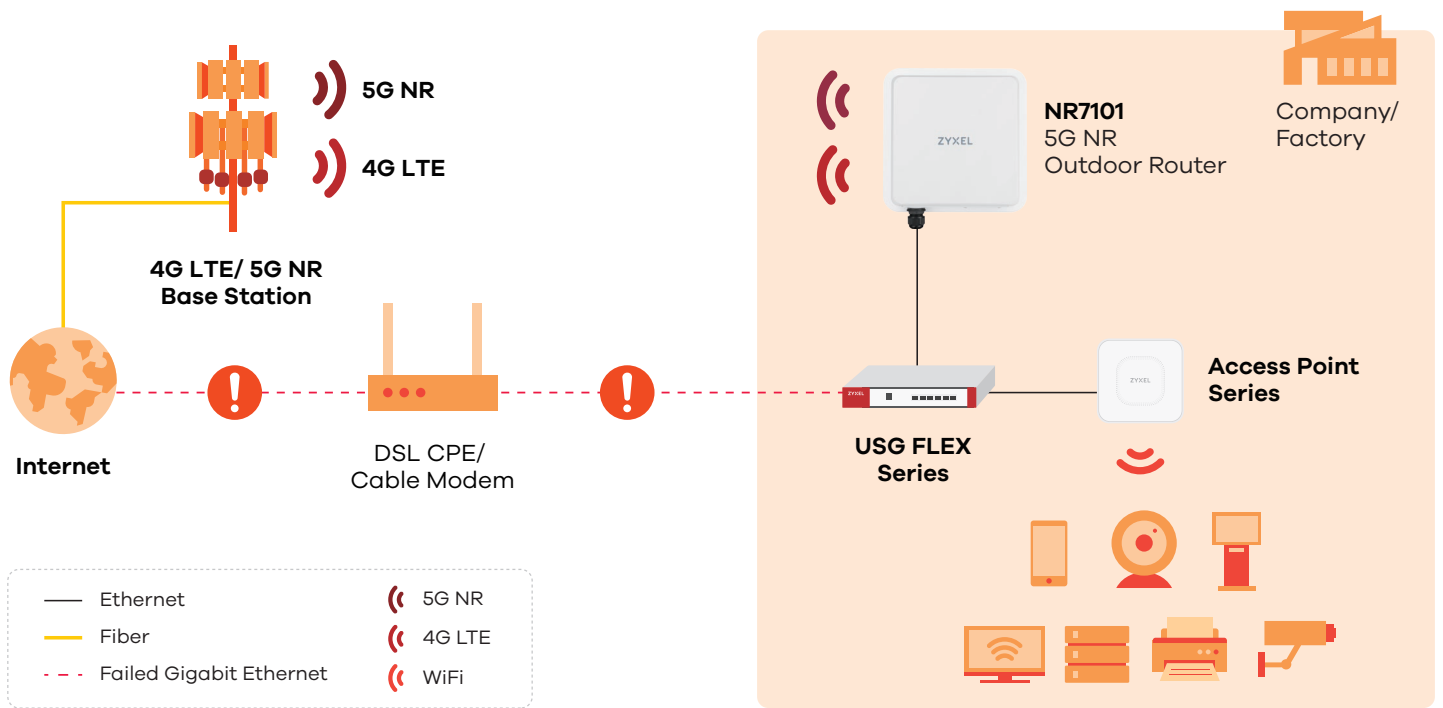

Application Diagram