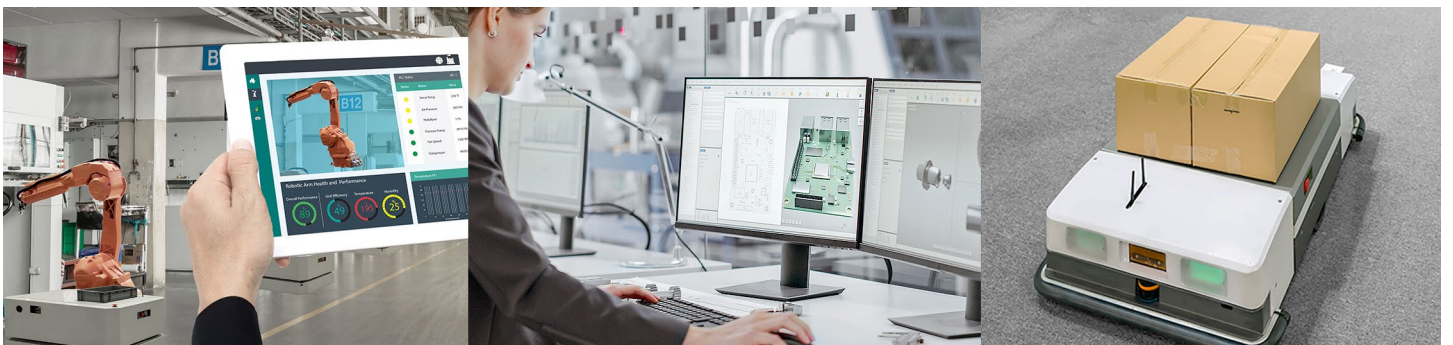

Network Slicing, Tailor Your Network

NR7101 is interoperable with both Standalone (SA) and Non-Standalone (NSA) deployments. Under SA mode, NR7101 can support network slicing function with tailored network capabilities that are essential to fulfil different business needs, like dealing complex environments with massed wired and wireless networks for separate factory and office connections, all while handling of multiple-node WiFi infrastructure, which can be unstable. Customize network with NR7101 to keep ahead of industry and to ensure success!