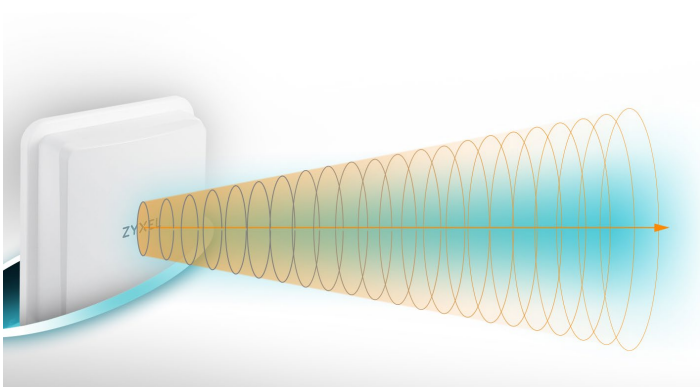

Transforming Your Business Today

Six 10 dBi long range directional antennas are built into the NR7101, providing more focus transmission beam for receiving better cellular signal strength and quality from operator base stations. Better donor signal quality, faster cellular data speed. Choose the NR7101, start business transformation today.