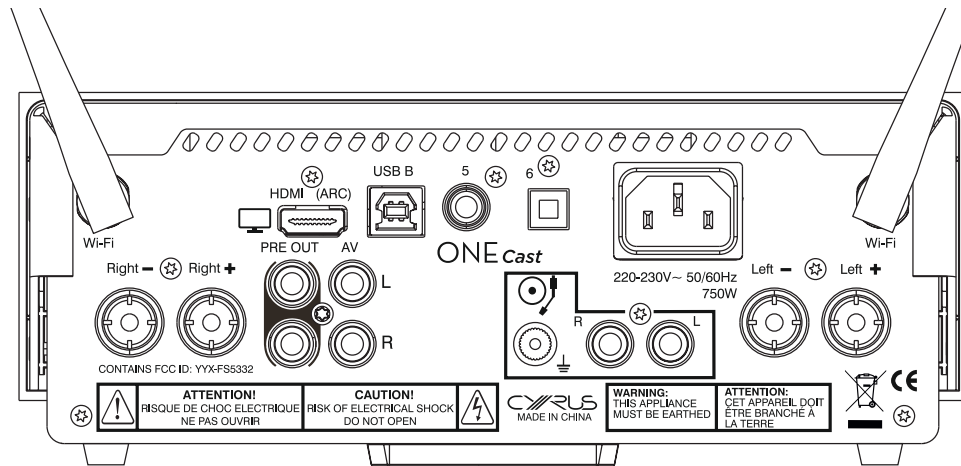

The Cyrus ONE *Cast* is designed in a clean, simple, elegant non-ferrous chassis that minimizes eddy currents and reduces pickup of external noise. Extensive mains supply filtering is used to reduce the impact of this noise which has the ability to colour the audio performance.

The Ultimate Flexible System

The Cyrus ONE *Cast* is an entire system. The ability to stream music to it from a phone, tablet or laptop means that customers can use their favourite streaming service or music playing app to choose their music or store their playlist, and the Cyrus ONE *Cast* does the rest, turning it into an astounding music experience.

Voice control compatibility gives the Cyrus ONE *Cast* serious future proofing, as more and more people populate their homes with smart speakers. Whilst an Amazon Echo may be high quality enough for the news, when you really want to listen to music, tell Alexa / Siri / Google Assistant to play it on your superlative Cyrus ONE *Cast*, taking your music to a whole different level.

Added to all this wireless functionality are a host of wired inputs for analogue (including vinyl) and digital sources, giving you everything you could ever need.

A perfect complement to the Cyrus ONE *Cast*, the Cyrus ONE *linear* speakers have been specifically designed to benefit from the Hybrid Class D topology used in all Cyrus ONE models.

The ONE *Cast* is versatile, simple to use, and integrates seamlessly into your smart home.

Cyrus ONE *Cast* Specifications

VOICE CONTROL: Google Assistant enabled, Amazon™ Alexa enabled and Apple® AirPlay 2 enabled

STREAMING: Chromecast built-in, Apple® AirPlay 2 and Bluetooth™ audio built-in

BUILT-IN DAC: up to 32bit 192kHz and DSD to DSD128

HDMI (ARC): for seamless TV integration

4 DIGITAL INPUTS: including Asynchronous USB, Optical Toslink and Coaxial SPDIF

MM PHONO STAGE: for vinyl turntables

AV INPUT: analogue input configurable to fixed gain for integration with AV systems

OVER-THE-AIR FIRMWARE UPDATES: latest software downloads and installs automatically

CYRUS 4TH GENERATION HYBRID CLASS D AMPLIFIER: outputs 2 x 100W (into 8 Ω at 0.1% THD+N)

SID: Speaker Impedance Detection. ONE *Cast* configures itself to perfectly match any pair of speakers

HEADPHONE AMP: high power, high voltage class AB headphone amplifier

PRE OUTPUT: to connect to additional power amplifiers

LINEAR POWER SUPPLY: for true high-end audio performance

SIMPLE USER INTERFACE: IR remote control, lockable front panel controls

DIMENSIONS: (H X W X D) – 85 x 220 x 390mm

WEIGHT: 5.6kg

The ONE *Cast* is compatible with AirPlay 2. iOS 11.4 or later is required.

Google and Chromecast built-in are trademarks of Google LLC.

Amazon, Alexa and all related logos are trademarks of Amazon.com, Inc. or its affiliates.

Use of the Works with Apple badge means that an accessory has been designed to work specifically with the technology identified in the badge and has been certified by the developer to meet Apple performance standards.