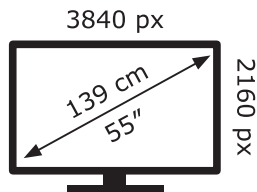

ENERG ⚡

LG Electronics

55NANO769QA

84 kWh/1000h

ABCDEF**G**

122 kWh/1000h

2019/2013