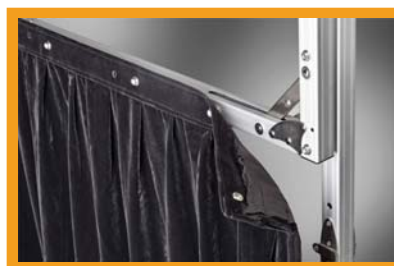

Drape skirt