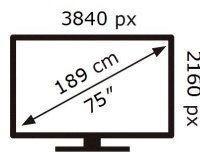

ENERGY

SAMSUNG

GQ75Q72AAT

115 kWh/1000h

ABCDEF **G**

213 kWh/1000h

2019/2013