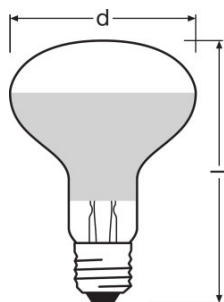

Light technical data

Beam angle	35 °
Warm-up time (60 %)	< 0.50 s
Starting time	< 0.5 s
Nominal beam angle	35 °
Rated beam angle (half peak value)	35.00 °

Dimensions & weight

Overall length	115.0 mm
Diameter	80.0 mm
Outer bulb	R80
Length	115.0 mm
Maximum diameter	80.0 mm