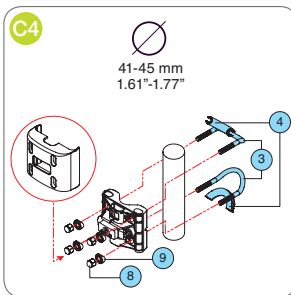

ASSEMBLING FOR REAR SYSTEM

bellelli srl
Via Meucci, 232 • 45021 Badia Polesine (RO) • Italy
Tel. +39 0425 594953 • Fax +39 0425 594272
www.bellelli.com