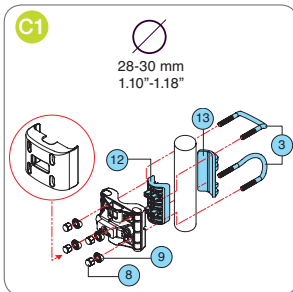

ASSEMBLING FOR REAR SYSTEM

bellelli srl
Via Meucci, 232 • 45021 Badia Polesine (RO) • Italy
Tel. +39 0425 594953 • Fax +39 0425 594272
www.bellelli.com