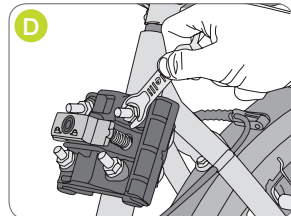

ASSEMBLING FOR REAR SYSTEM

bellelli srl
Via Meucci, 232 • 45021 Badia Polesine (RO) • Italy
Tel. +39 0425 594953 • Fax +39 0425 594272
www.bellelli.com