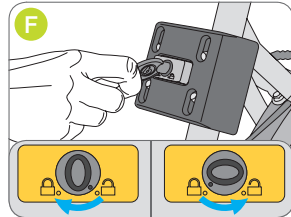

ASSEMBLING FOR REAR SYSTEM

bellelli srl
Via Meucci, 232 • 45021 Badia Polesine (RO) • Italy
Tel. +39 0425 594953 • Fax +39 0425 594272
www.bellelli.com