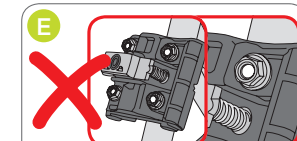

ASSEMBLING FOR REAR SYSTEM

bellelli srl
Via Meucci, 232 • 45021 Badia Polesine (RO) • Italy
Tel. +39 0425 594953 • Fax +39 0425 594272
www.bellelli.com