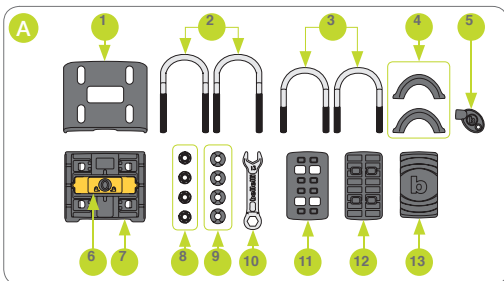

ASSEMBLING FOR REAR SYSTEM

bellelli srl
Via Meucci, 232 • 45021 Badia Polesine (RO) • Italy
Tel. +39 0425 594953 • Fax +39 0425 594272
www.bellelli.com