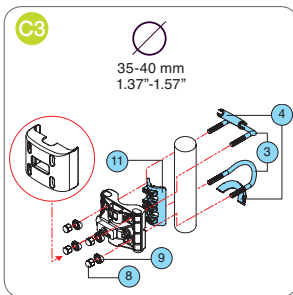

ASSEMBLING FOR REAR SYSTEM

bellelli srl
Via Meucci, 232 • 45021 Badia Polesine (RO) • Italy
Tel. +39 0425 594953 • Fax +39 0425 594272
www.bellelli.com