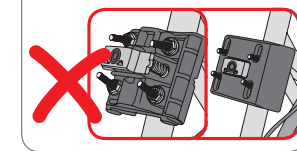

ASSEMBLING FOR REAR SYSTEM

bellelli srl
Via Meucci, 232 • 45021 Badia Polesine (RO) • Italy
Tel. +39 0425 594953 • Fax +39 0425 594272
www.bellelli.com