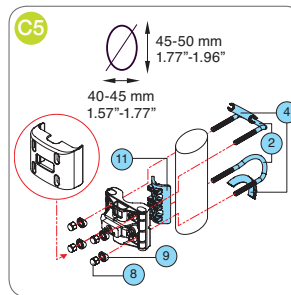

ASSEMBLING FOR REAR SYSTEM

bellelli srl
Via Meucci, 232 • 45021 Badia Polesine (RO) • Italy
Tel. +39 0425 594953 • Fax +39 0425 594272
www.bellelli.com