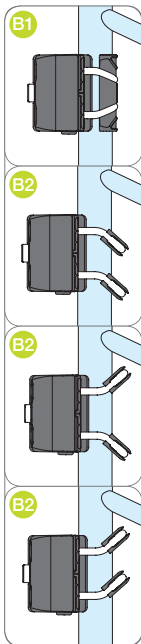

ASSEMBLING FOR REAR SYSTEM

bellelli srl
Via Meucci, 232 • 45021 Badia Polesine (RO) • Italy
Tel. +39 0425 594953 • Fax +39 0425 594272
www.bellelli.com