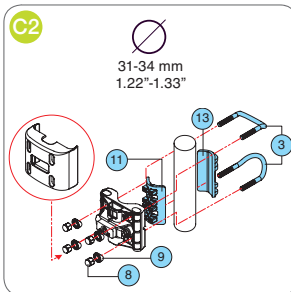

ASSEMBLING FOR REAR SYSTEM

bellelli srl
Via Meucci, 232 • 45021 Badia Polesine (RO) • Italy
Tel. +39 0425 594953 • Fax +39 0425 594272
www.bellelli.com