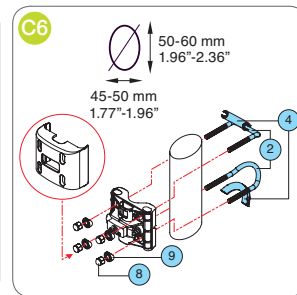

ASSEMBLING FOR REAR SYSTEM

bellelli srl
Via Meucci, 232 • 45021 Badia Polesine (RO) • Italy
Tel. +39 0425 594953 • Fax +39 0425 594272
www.bellelli.com