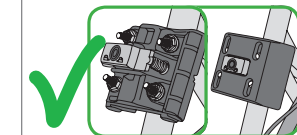

ASSEMBLING FOR REAR SYSTEM

bellelli srl
Via Meucci, 232 • 45021 Badia Polesine (RO) • Italy
Tel. +39 0425 594953 • Fax +39 0425 594272
www.bellelli.com