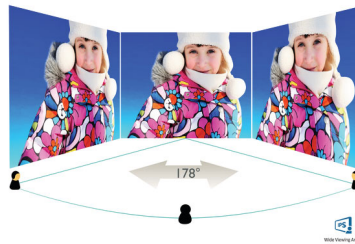

IPS technology

IPS displays use advanced technology that gives you extra-wide viewing angles of 178/178 degrees, making it possible to view the display from almost any angle — even in 90-degree Pivot mode! Unlike standard TN panels, IPS displays gives you remarkably crisp images with vivid colours, making it ideal not only for Photos, films and web browsing, but also for professional applications that demand colour accuracy and consistent brightness at all times.