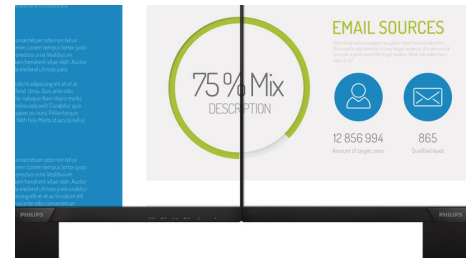

Ultra-narrow Border

The new Philips displays feature ultra-narrow borders which allow for minimal distractions and maximum viewing size. Especially suited for multi-display or tiling setups like gaming, graphic design and professional applications, the ultra-narrow border display gives you the feeling of using one large display.