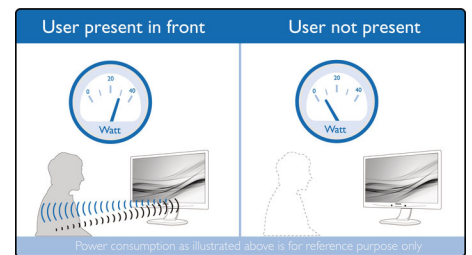

PowerSensor

PowerSensor is a built-in 'people sensor' that transmits and receives harmless infrared signals to determine if the user is present and then automatically reduces monitor brightness when then user steps away from the desk, cutting energy costs by up to 80 percent and prolonging monitor life