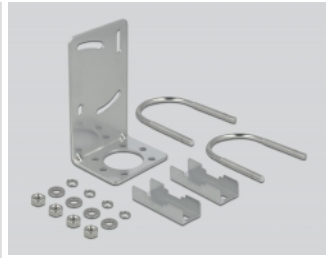

Delock LTE Antenna SMA plug 9 - 11 dB directional with connection cable (RG-58, 5 m) white outdoor

Description

This LTE antenna by Delock allows the usage of different LTE bands inside and outside. It is completely compatible to GSM, UMTS, Bluetooth, WLAN 2.4 GHz, ZigBee, DECT and Z-Wave.

Specification

- Connector: 1 x SMA plug
- LTE band: 1 - 4; 7; 9; 10; 15; 16; 20; 23; 25; 27; 30; 33 - 41
- Frequency range: 698 - 960 MHz, 1710 - 2700 MHz
- GSM, UMTS, Bluetooth, WLAN 2.4 GHz, ZigBee, DECT, Z-Wave
- Antenna gain: 9 - 11 dBi
- Polarisation: vertical
- Horizontal beam angle: 70°
- Vertical beam angle: 55°
- Impedance: 50 Ohm
- VSWR: 1.5
- Operating temperature: -40 °C ~ 60 °C
- Housing material: ABS UV resistant
- Colour: white
- Dimensions (LxWxH): ca. 450 x 210 x 65 mm
- Cable type: coaxial
- Cable type: RG-58
- Cable colour: black
- Cable attenuation: 0.5 dB @ 800 MHz per meter
- Cable diameter: ca. 5 mm
- Cable length incl. connectors: ca. 5 m

System requirements

- Device with a free SMA jack

Package content

- LTE antenna
- Pole mounting kit

Item no. 12002

EAN: 4043619120024

Country of origin: China

Package: Box

Images

General	
Mounting type:	pole
Protection category:	IP55
Suitable for indoor:	yes
Suitable for outdoor:	yes
Interface	
connector:	1 x SMA plug
Technical characteristics	
Frequency range:	1710 - 2700 MHz 698 MHz - 960 MHz
Antenna gain:	7 - 9 dBi
Beam width horizontal:	70°
Beam width vertical:	55°
Impedance:	50 Ω
Operating temperature:	-40 °C ~ 60 °C
Polarisation:	vertical
Power handling:	50 W
VSWR:	2.0
Physical characteristics	
Antenna type:	directional
Weight:	1,2 kg
Cable category:	coaxial
Cable type:	RG-58
Cable attenuation:	0.5 dB @ 800 MHz per meter
Cable colour:	black
Cable length:	5 m (incl. connectors)
Cable diameter:	5 mm
Length:	45.0 cm
Width:	21.0 cm
Height:	6.5 cm
Colour:	white