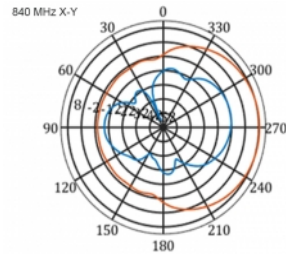

Specification

- Connector: 1 x SMA plug
- LTE band: 1 - 4; 7; 9; 10; 15; 16; 20; 23; 25; 27; 30; 33 - 41
- Frequency range: 698 - 960 MHz, 1710 - 2700 MHz
- GSM, UMTS, Bluetooth, WLAN 2.4 GHz, ZigBee, DECT, Z-Wave
- Antenna gain: 9 - 11 dBi
- Polarisation: vertical
- Horizontal beam angle: 70°
- Vertical beam angle: 55°
- Impedance: 50 Ohm
- VSWR: 1.5
- Operating temperature: -40 °C ~ 60 °C
- Housing material: ABS UV resistant
- Colour: white
- Dimensions (LxWxH): ca. 450 x 210 x 65 mm
- Cable type: coaxial
- Cable type: RG-58
- Cable colour: black
- Cable attenuation: 0.5 dB @ 800 MHz per meter
- Cable diameter: ca. 5 mm
- Cable length incl. connectors: ca. 5 m

Images

General	
Mounting type:	pole
Protection category:	IP55
Suitable for indoor:	yes
Suitable for outdoor:	yes
Interface	
connector:	1 x SMA plug
Technical characteristics	
Frequency range:	1710 - 2700 MHz 698 MHz - 960 MHz
Antenna gain:	7 - 9 dBi
Beam width horizontal:	70°
Beam width vertical:	55°
Impedance:	50 Ω
Operating temperature:	-40 °C ~ 60 °C
Polarisation:	vertical
Power handling:	50 W
VSWR:	2.0
Physical characteristics	
Antenna type:	directional
Weight:	1,2 kg
Cable category:	coaxial
Cable type:	RG-58
Cable attenuation:	0.5 dB @ 800 MHz per meter
Cable colour:	black
Cable length:	5 m (incl. connectors)
Cable diameter:	5 mm
Length:	45.0 cm
Width:	21.0 cm
Height:	6.5 cm
Colour:	white