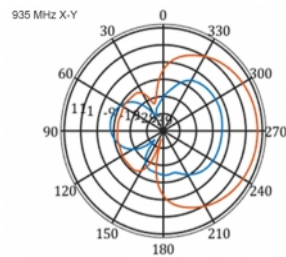

Specification

- Connector: 1 x SMA plug
- LTE band: 1 - 4; 7; 9; 10; 15; 16; 20; 23; 25; 27; 30; 33 - 41
- Frequency range: 698 - 960 MHz, 1710 - 2700 MHz
- GSM, UMTS, Bluetooth, WLAN 2.4 GHz, ZigBee, DECT, Z-Wave
- Antenna gain: 9 - 11 dBi
- Polarisation: vertical
- Horizontal beam angle: 70°
- Vertical beam angle: 55°
- Impedance: 50 Ohm
- VSWR: 1.5
- Operating temperature: -40 °C ~ 60 °C
- Housing material: ABS UV resistant
- Colour: white
- Dimensions (LxWxH): ca. 450 x 210 x 65 mm
- Cable type: coaxial
- Cable type: RG-58
- Cable colour: black
- Cable attenuation: 0.5 dB @ 800 MHz per meter
- Cable diameter: ca. 5 mm
- Cable length incl. connectors: ca. 5 m

Images

General	
Mounting type:	pole
Protection category:	IP55
Suitable for indoor:	yes
Suitable for outdoor:	yes
Interface	
connector:	1 x SMA plug
Technical characteristics	
Frequency range:	1710 - 2700 MHz 698 MHz - 960 MHz
Antenna gain:	7 - 9 dBi
Beam width horizontal:	70°
Beam width vertical:	55°
Impedance:	50 Ω
Operating temperature:	-40 °C ~ 60 °C
Polarisation:	vertical
Power handling:	50 W
VSWR:	2.0
Physical characteristics	
Antenna type:	directional
Weight:	1,2 kg
Cable category:	coaxial
Cable type:	RG-58
Cable attenuation:	0.5 dB @ 800 MHz per meter
Cable colour:	black
Cable length:	5 m (incl. connectors)
Cable diameter:	5 mm
Length:	45.0 cm
Width:	21.0 cm
Height:	6.5 cm
Colour:	white