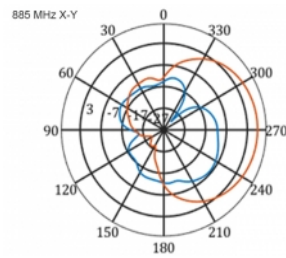

Specification

- Connector: 1 x SMA plug
- LTE band: 1 - 4; 7; 9; 10; 15; 16; 20; 23; 25; 27; 30; 33 - 41
- Frequency range: 698 - 960 MHz, 1710 - 2700 MHz
- GSM, UMTS, Bluetooth, WLAN 2.4 GHz, ZigBee, DECT, Z-Wave
- Antenna gain: 9 - 11 dBi
- Polarisation: vertical
- Horizontal beam angle: 70°
- Vertical beam angle: 55°
- Impedance: 50 Ohm
- VSWR: 1.5
- Operating temperature: -40 °C ~ 60 °C
- Housing material: ABS UV resistant
- Colour: white
- Dimensions (LxWxH): ca. 450 x 210 x 65 mm
- Cable type: coaxial
- Cable type: RG-58
- Cable colour: black
- Cable attenuation: 0.5 dB @ 800 MHz per meter
- Cable diameter: ca. 5 mm
- Cable length incl. connectors: ca. 5 m

Images

General	
Mounting type:	pole
Protection category:	IP55
Suitable for indoor:	yes
Suitable for outdoor:	yes
Interface	
connector:	1 x SMA plug
Technical characteristics	
Frequency range:	1710 - 2700 MHz 698 MHz - 960 MHz
Antenna gain:	7 - 9 dBi
Beam width horizontal:	70°
Beam width vertical:	55°
Impedance:	50 Ω
Operating temperature:	-40 °C ~ 60 °C
Polarisation:	vertical
Power handling:	50 W
VSWR:	2.0
Physical characteristics	
Antenna type:	directional
Weight:	1,2 kg
Cable category:	coaxial
Cable type:	RG-58
Cable attenuation:	0.5 dB @ 800 MHz per meter
Cable colour:	black
Cable length:	5 m (incl. connectors)
Cable diameter:	5 mm
Length:	45.0 cm
Width:	21.0 cm
Height:	6.5 cm
Colour:	white