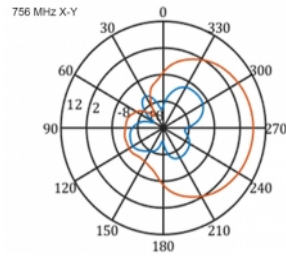

Specification

- Connector: 1 x SMA plug
- LTE band: 1 - 4; 7; 9; 10; 15; 16; 20; 23; 25; 27; 30; 33 - 41
- Frequency range: 698 - 960 MHz, 1710 - 2700 MHz
- GSM, UMTS, Bluetooth, WLAN 2.4 GHz, ZigBee, DECT, Z-Wave
- Antenna gain: 9 - 11 dBi
- Polarisation: vertical
- Horizontal beam angle: 70°
- Vertical beam angle: 55°
- Impedance: 50 Ohm
- VSWR: 1.5
- Operating temperature: -40 °C ~ 60 °C
- Housing material: ABS UV resistant
- Colour: white
- Dimensions (LxWxH): ca. 450 x 210 x 65 mm
- Cable type: coaxial
- Cable type: RG-58
- Cable colour: black
- Cable attenuation: 0.5 dB @ 800 MHz per meter
- Cable diameter: ca. 5 mm
- Cable length incl. connectors: ca. 5 m

Images

General	
Mounting type:	pole
Protection category:	IP55
Suitable for indoor:	yes
Suitable for outdoor:	yes
Interface	
connector:	1 x SMA plug
Technical characteristics	
Frequency range:	1710 - 2700 MHz 698 MHz - 960 MHz
Antenna gain:	7 - 9 dBi
Beam width horizontal:	70°
Beam width vertical:	55°
Impedance:	50 Ω
Operating temperature:	-40 °C ~ 60 °C
Polarisation:	vertical
Power handling:	50 W
VSWR:	2.0
Physical characteristics	
Antenna type:	directional
Weight:	1,2 kg
Cable category:	coaxial
Cable type:	RG-58
Cable attenuation:	0.5 dB @ 800 MHz per meter
Cable colour:	black
Cable length:	5 m (incl. connectors)
Cable diameter:	5 mm
Length:	45.0 cm
Width:	21.0 cm
Height:	6.5 cm
Colour:	white