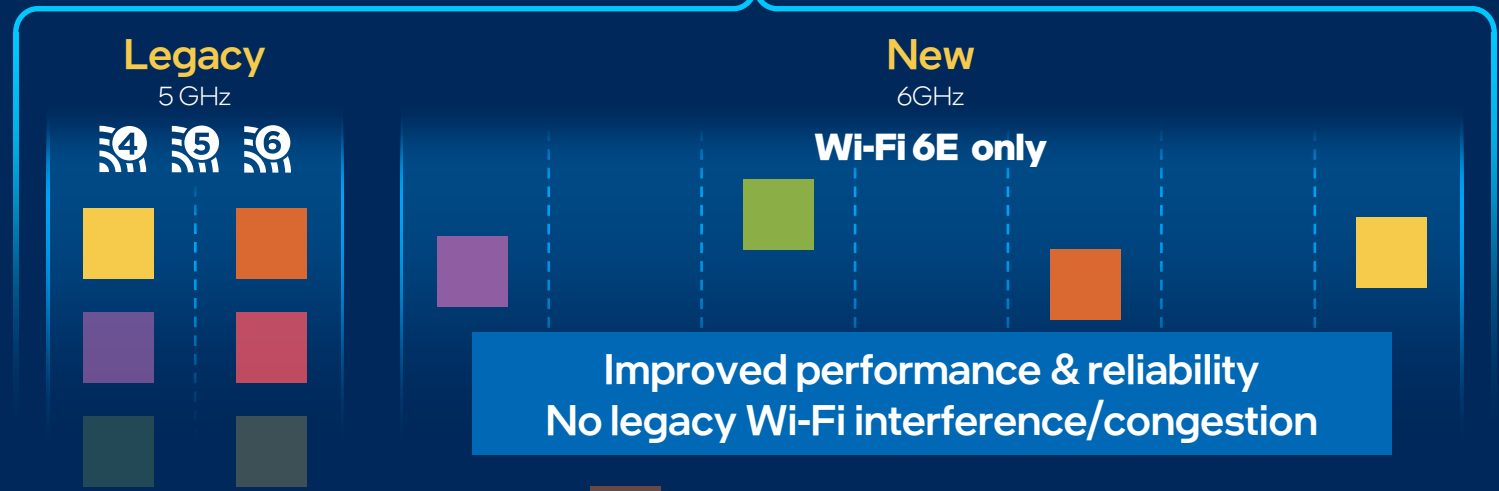

6 GHz Wi-Fi 6E

Business Wi-Fi's
biggest advancement
in 20 years

Intel® Wi-Fi 6/6E (Gig+) Best of both worlds (Legacy + New)

Many large high-speed channels

Office Wi-Fi challenges

- Many Access Points needed
- Small channels required
- Speed / capacity limitations

20/40 MHz channels

vs.

6 GHz: larger channels possible

- Up to 6x speeds¹
- Ultra-low latency

80/160 MHz channels

Protect your PC investment Intel® Wi-Fi 6/6E (Gig+)

- Amazing 6 GHz capabilities (when available)
- Legacy Intel® Wi-Fi 6 (Gig+) (when needed)