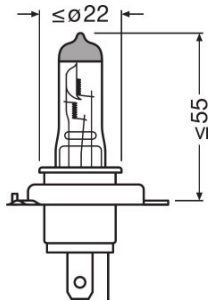

Product datasheet

Technical data

Product information

Order reference	64193NB200
Application (Category and Product specific)	Halogen headlight lamp

Electrical data

Power input	75 / 68 W ¹⁾
Nominal voltage	12.0 V
Nominal wattage	60/55 W
Test voltage	13.2 V

¹⁾ Maximum

Photometrical data

Luminous flux	1650/1000 lm
Luminous flux tolerance	±12 / ±15 %
Color temperature	3900 K

Dimensions & weight

Diameter	13.0 mm
Product weight	21.30 g
Length	82.0 mm

Lifespan

Lifespan B3	80 / 200 h ¹⁾
Lifespan Tc	160 / 400 h ¹⁾