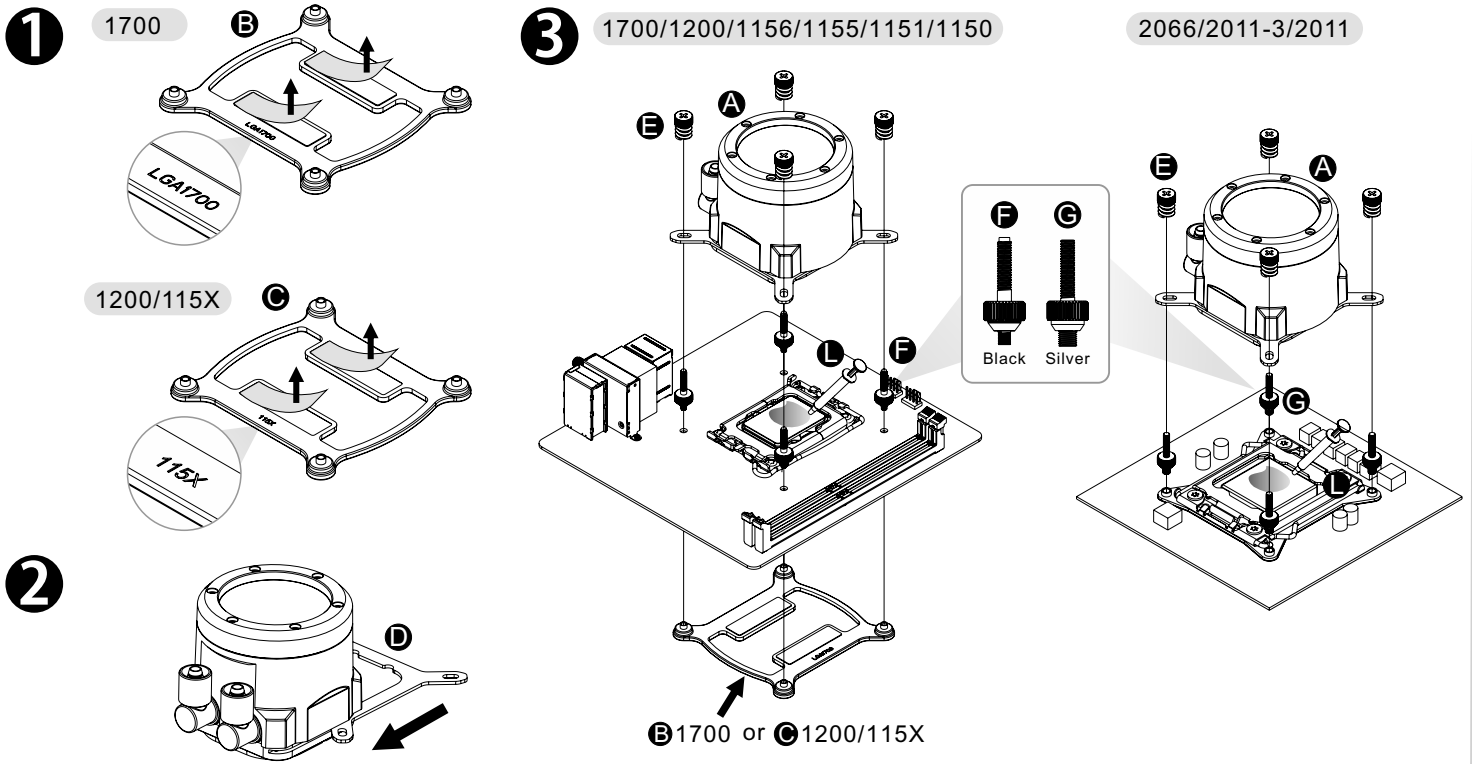

Parts List

Intel Installation Guide

AMD Installation Guide

Installation Guide

⚠ CAUTION
 Please power off the PC and check the Positive and Negative ends on the connector before connecting the cable to mainboard. Connecting the wrong end can damage the fans.

LCD Display Setup Guide

⚠ CAUTION
 To control the LCD display by TT RGB PLUS Software, Please connect the water block and motherboard with cable P.