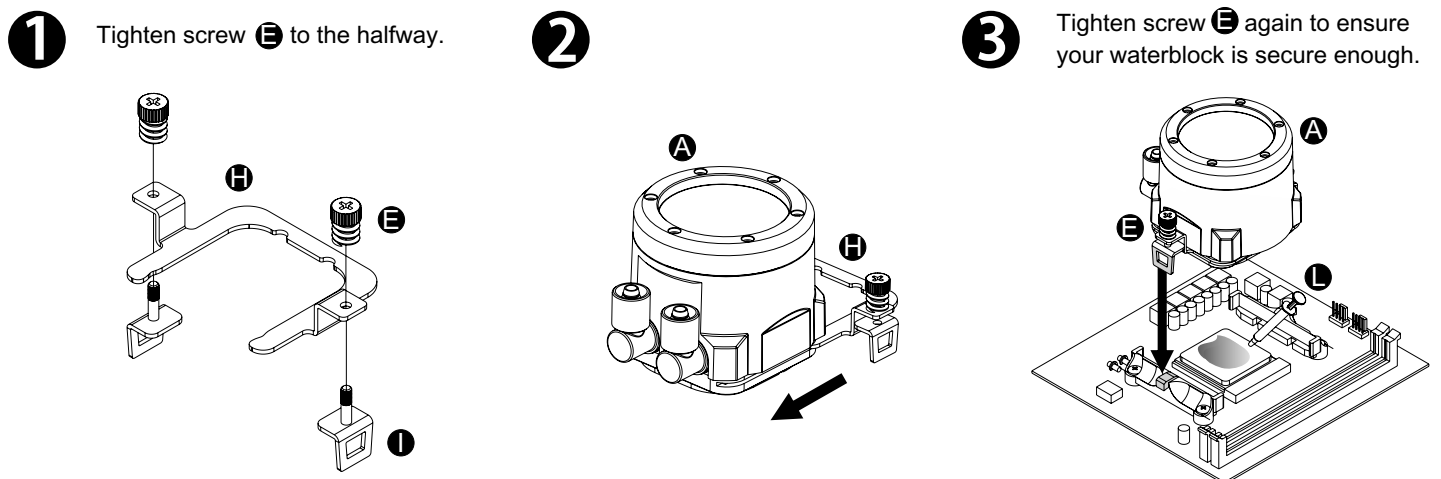

Parts List

Intel Installation Guide

AMD Installation Guide

Installation Guide

⚠ CAUTION
 Please power off the PC and check the Positive and Negative ends on the connector before connecting the cable to mainboard. Connecting the wrong end can damage the fans.

LCD Display Setup Guide

⚠ CAUTION
 To control the LCD display by TT RGB PLUS Software, Please connect the water block and motherboard with cable P.