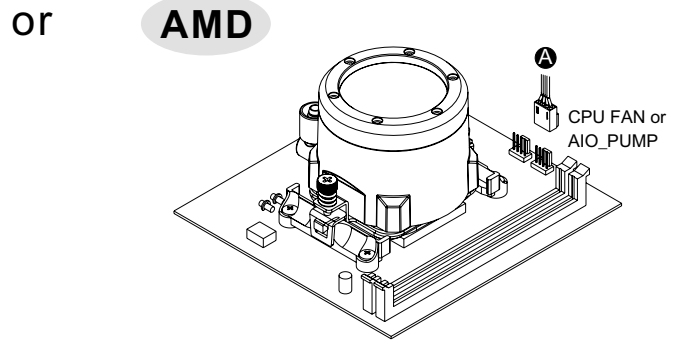

Parts List

Intel Installation Guide

AMD Installation Guide

Installation Guide

⚠ CAUTION
 Please power off the PC and check the Positive and Negative ends on the connector before connecting the cable to mainboard. Connecting the wrong end can damage the fans.

LCD Display Setup Guide

⚠ CAUTION
 To control the LCD display by TT RGB PLUS Software, Please connect the water block and motherboard with cable P.