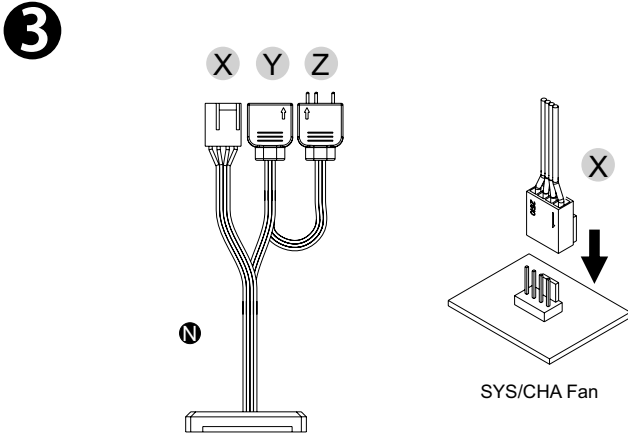

Parts List

Intel Installation Guide

AMD Installation Guide

Installation Guide

⚠ CAUTION
 Please power off the PC and check the Positive and Negative ends on the connector before connecting the cable to mainboard. Connecting the wrong end can damage the fans.

LCD Display Setup Guide

⚠ CAUTION
 To control the LCD display by TT RGB PLUS Software, Please connect the water block and motherboard with cable P.