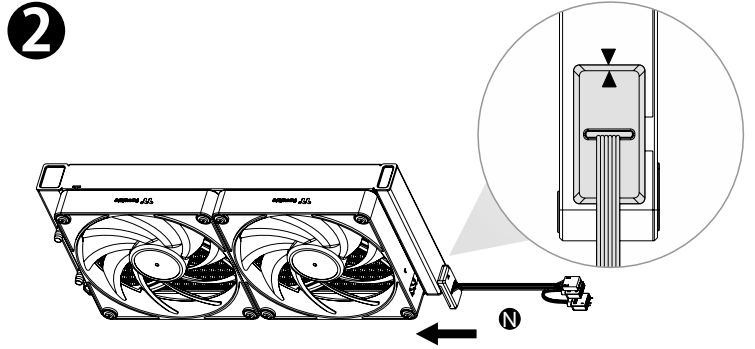

Parts List

Intel Installation Guide

AMD Installation Guide

Installation Guide

⚠ CAUTION
 Please power off the PC and check the Positive and Negative ends on the connector before connecting the cable to mainboard. Connecting the wrong end can damage the fans.

LCD Display Setup Guide

⚠ CAUTION
 To control the LCD display by TT RGB PLUS Software, Please connect the water block and motherboard with cable P.