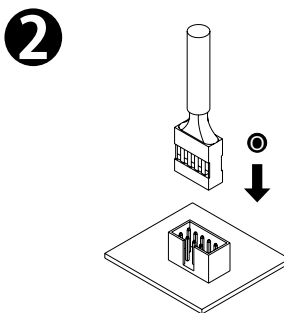

Parts List

Intel Installation Guide

AMD Installation Guide

Installation Guide

⚠ CAUTION
 Please power off the PC and check the Positive and Negative ends on the connector before connecting the cable to mainboard. Connecting the wrong end can damage the fans.

LCD Display Setup Guide

⚠ CAUTION
 To control the LCD display by TT RGB PLUS Software, Please connect the water block and motherboard with cable P.