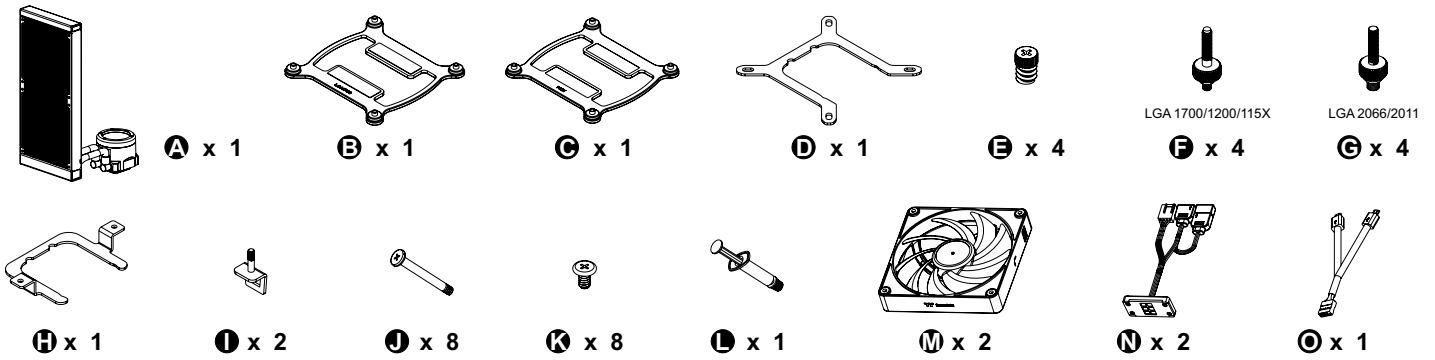

Parts List

Intel Installation Guide

AMD Installation Guide

Installation Guide

⚠ CAUTION
 Please power off the PC and check the Positive and Negative ends on the connector before connecting the cable to mainboard. Connecting the wrong end can damage the fans.

LCD Display Setup Guide

⚠ CAUTION
 To control the LCD display by TT RGB PLUS Software, Please connect the water block and motherboard with cable P.