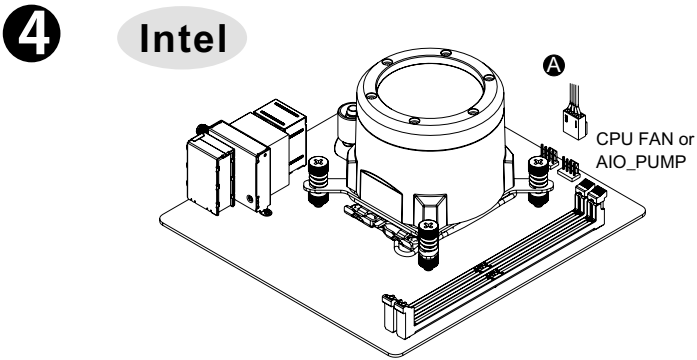

Parts List

Intel Installation Guide

AMD Installation Guide

Installation Guide

⚠ CAUTION
 Please power off the PC and check the Positive and Negative ends on the connector before connecting the cable to mainboard. Connecting the wrong end can damage the fans.

LCD Display Setup Guide

⚠ CAUTION
 To control the LCD display by TT RGB PLUS Software, Please connect the water block and motherboard with cable P.