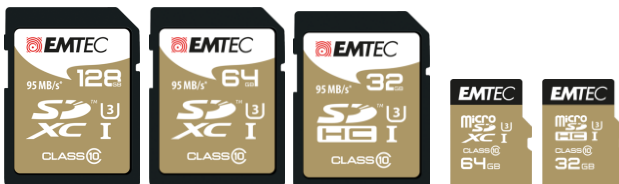

Memory Cards
SD & microSD Class10
UHS-I U3

Memory cards

SPEED IN

95 MB/s
650X

FULL HD
VIDEO

4K
ULTRAHD

Get the best from your last generation devices!

- The class-10 memory card offers incredible performance that compliments the downloading, transferring and sharing of apps, photos and videos
- Up to 128GB storage capacity to save a large selection of media content without compromising on speed
- The impressive 90MB/s write speed to save HD content without the mind-numbing wait
- Ideal for high speed continuous shooting, full HD, 3D or 4K videos

Why a 4K SD/MSD card? What are the uses?

1. For GoPro:

To consistently achieve the best results with a GoPro camera, a minimum speed rating of Class 10 is required for 4K (write speed: 10MB/s). The best speed rating for a GoPro camera is achieved with a Class (UHS) U3 tailored to 4K (write speed: 30MB/s). Speedin' cards are Class (UHS) U3 and a great solution for GoPro cameras.

The HERO camera sold by GoPro supports up to a 32GB card, all other GoPros up to 64GB.

2. For reflex cameras:

For high-speed continuous shooting with a camera, such as actions scenes or sports, Speedin' cards are recommended.

The 90Mbps write speed content to save without the mind-numbing wait.

3. For Gaming:

Speedin' cards up to 32GB are ideal to use with Nintendo consoles (Wii U, Wii, 3DS).

These consoles need high performance storage devices to store and transfer video games.