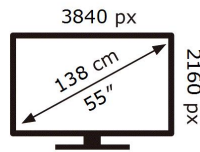

ENERGY

SAMSUNG

QM55R-T

107 kWh/1000h

2019/2013