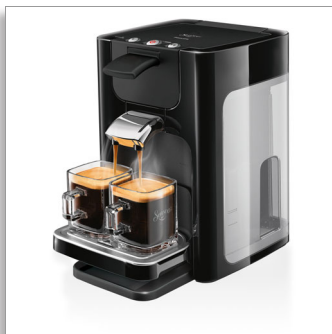

SENSEO® Quadrante Coffee pod machine

- Adjustable tray height
- Deep Black

HD7863/60

Delicious coffee at a touch, in a modern design

Enjoy the SENSEO® quality and style up your home

Style up your home with SENSEO® Quadrante coffee machine. Enjoy your coffee moments with the trusted SENSEO® brewing system, now with adjustable tray to fit your favorite cup size

Always a delicious cup of coffee

- Delicious coffee crema layer as proof of SENSEO® quality
- Unique brewing system for optimal taste and temperature
- Machine is tested >10,000 times to ensure consistent quality

Senseo

PHILIPS

Coffee pod machine
Adjustable tray height Deep Black

Highlights

Delicious coffee crema layer

The fine SENSEO® coffee selection and the unique SENSEO® brewing system make sure that your perfect cup of coffee always comes with a rich and delicious coffee foam layer - proof of premium taste and quality.

One-button operation

With this coffee pod machine you can easily prepare one or two cups of coffee with the simple one button operation.

Adjustable drip tray

By raising or lowering the drip tray you can adjust your Philips SENSEO® coffeemaker to the size of your favorite cup or mug.