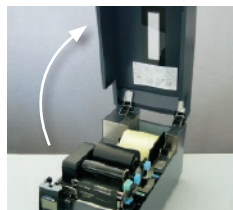

DASCOM thermal printers are the perfect solution for maintaining the efficiency of work processes at the highest possible level, simplifying processes or simply working without disruption. Our printers cover all product areas, from desktops to the industrial sector.

Serie DL

- Desktop products with excellent price/performance ratio
- Can be used as a thermal direct or thermal transfer printer
- Flexible interface concept

Highlight at a glance

- Compact housing with low space requirements
- Easy handling
- Multiple interfaces
- Print speed up to 254 mm/sec
- 300 dpi models available
- Up to 1 km/day

Serie 7000

- Industrial thermal printer with robust print mechanism
- DASCOM Easy System
- External roll holder for 8" Rolls

DASCOM Easy System

Reliability, quality and above all functionality play an important role in DASCOM's products. In particular, the functionality and operation of the products must be easy for the user. To enable this, the DASCOM Easy System offers key advantages for the user:

Easy-Open

Easy upward opening of the lid without losing additional space.