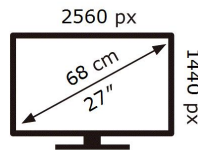

ENERGY

SAMSUNG

S27A600NWU

21 kWh/1000h

ABCDEF**G**

23 kWh/1000h

2019/2013