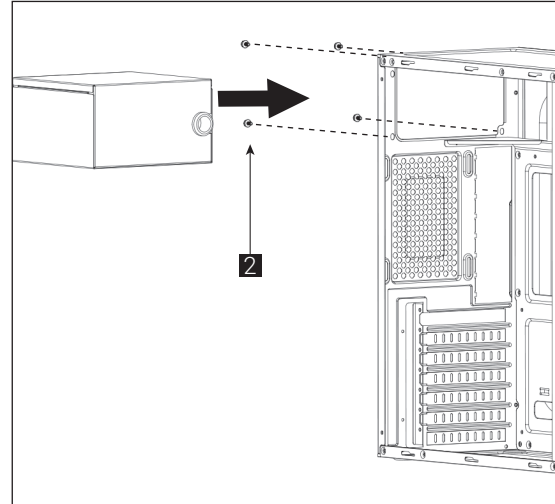

(2) Install PSU

- **English**
  Install PSU
- **Русский**
  Установите блок питания
- **Español**
  Instalación de Fuente
- **Português**
  Instalar a fonte de alimentação
- **Deutsche**
  Netzteil installieren
- **繁中/简中**
  安裝電源供應器/安裝电源供应器
- **Français**
  Installer unité d'alimentation
- **日本語**
  PSUを取り付けます
- **Italiano**
  Installazione della PSU
- **Қазақ тілі**
  Қорек блогын орнатыңыз
- **Polski**
  Instalacja zasilacza
- **Türkçe**
  PSU yükleyin