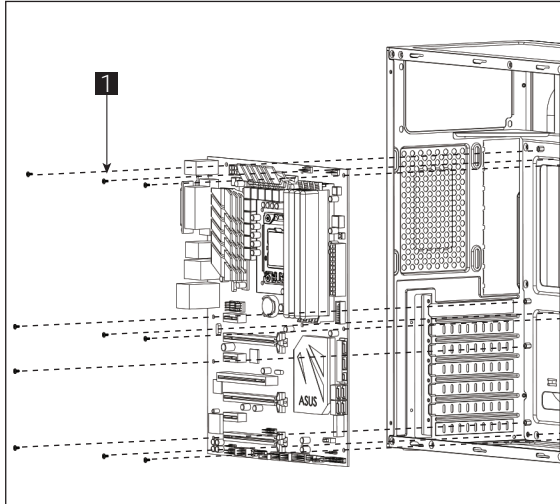

How to Install Guide

(1) Install Motherboard

- **English**
  Install Motherboard
- **Русский**
  Установите материнскую плату
- **Español**
  Instalación de Placa madre
- **Português**
  Instalar a placa principal
- **Deutsche**
  Lüfter installieren
- **繁中/简中**
  安裝主機板/安裝主機板
- **Français**
  Installer carte mère
- **日本語**
  マザーボードを取り付けます
- **Italiano**
  Installazione della scheda madre
- **Қазақ тілі**
  Аналық тақтаны орнатыңыз
- **Polski**
  Instalacja płyty głównej
- **Türkçe**
  Anakart yükleyin