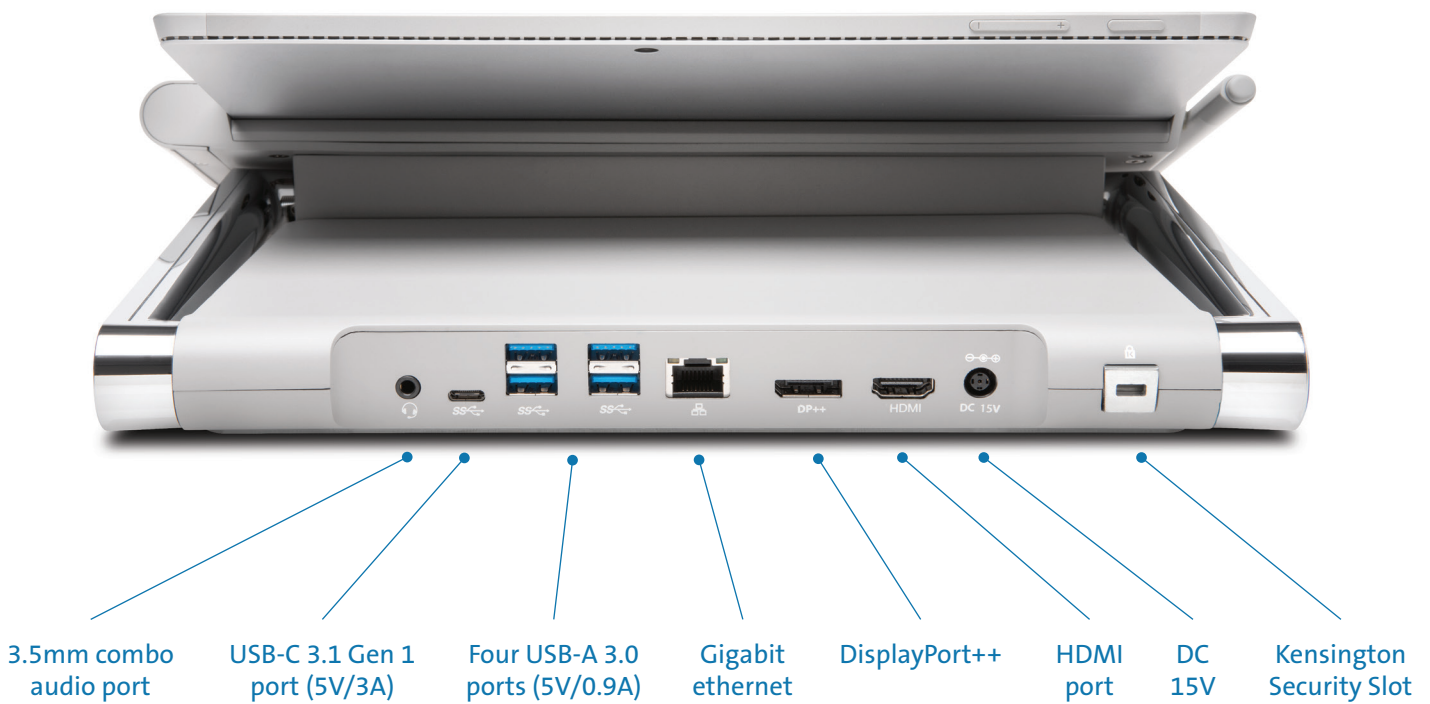

All specifications are subject to change without notice. Please check with your supplier for exact offers. Products may not be available in all markets. Brand and product names mentioned are trademarks of their respective companies.