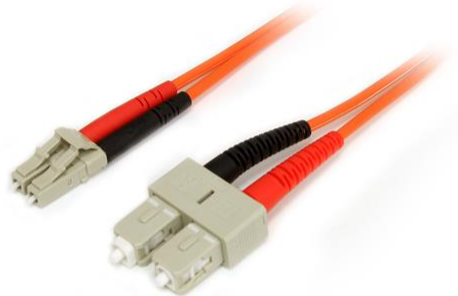

## Fiber Optic Cable - Multimode Duplex 50/125 - LSZH - LC/SC - 1 m

Product ID: 50FIBLCSC1

The 50FIBLCSC1 1m LSZH LC to SC Fiber Cable features 50/125 micron fiber for high-speed, high bandwidth data transmissions over Gigabit Ethernet and Fiber Channel networks, with support for duplex multimode applications.

This LC-SC patch cable is housed in a LSZH (Low-Smoke, Zero-Halogen) flame retardant jacket, to ensure minimal smoke, toxicity and corrosion when exposed to high sources of heat, in the event of a fire. Making it ideal for use in industrial settings, central offices and schools, as well as residential settings where building codes are a consideration.

Each Duplex 50/125 (OM2) Multimode Fiber Patch Cable is individually tested and certified to be within acceptable optical insertion loss limits for guaranteed compatibility and 100% reliability and is backed by our lifetime warranty.