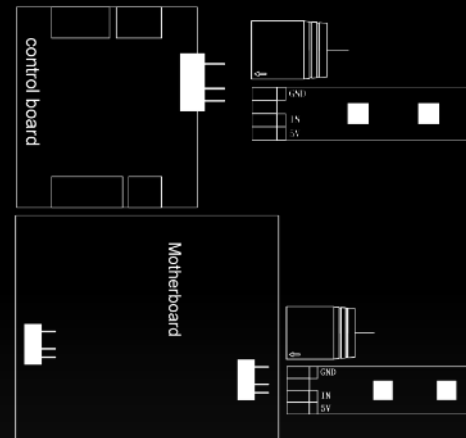

Connect to ARGB LED connector on motherboard or control board on BitFenix cases with 3pin ARGB LED connector

BitFenix ARGB LED strip

Connect to ARGB LED connector on motherboard or control board on BitFenix cases with 3pin ARGB LED connector

Connect to control board on BitFenix cases