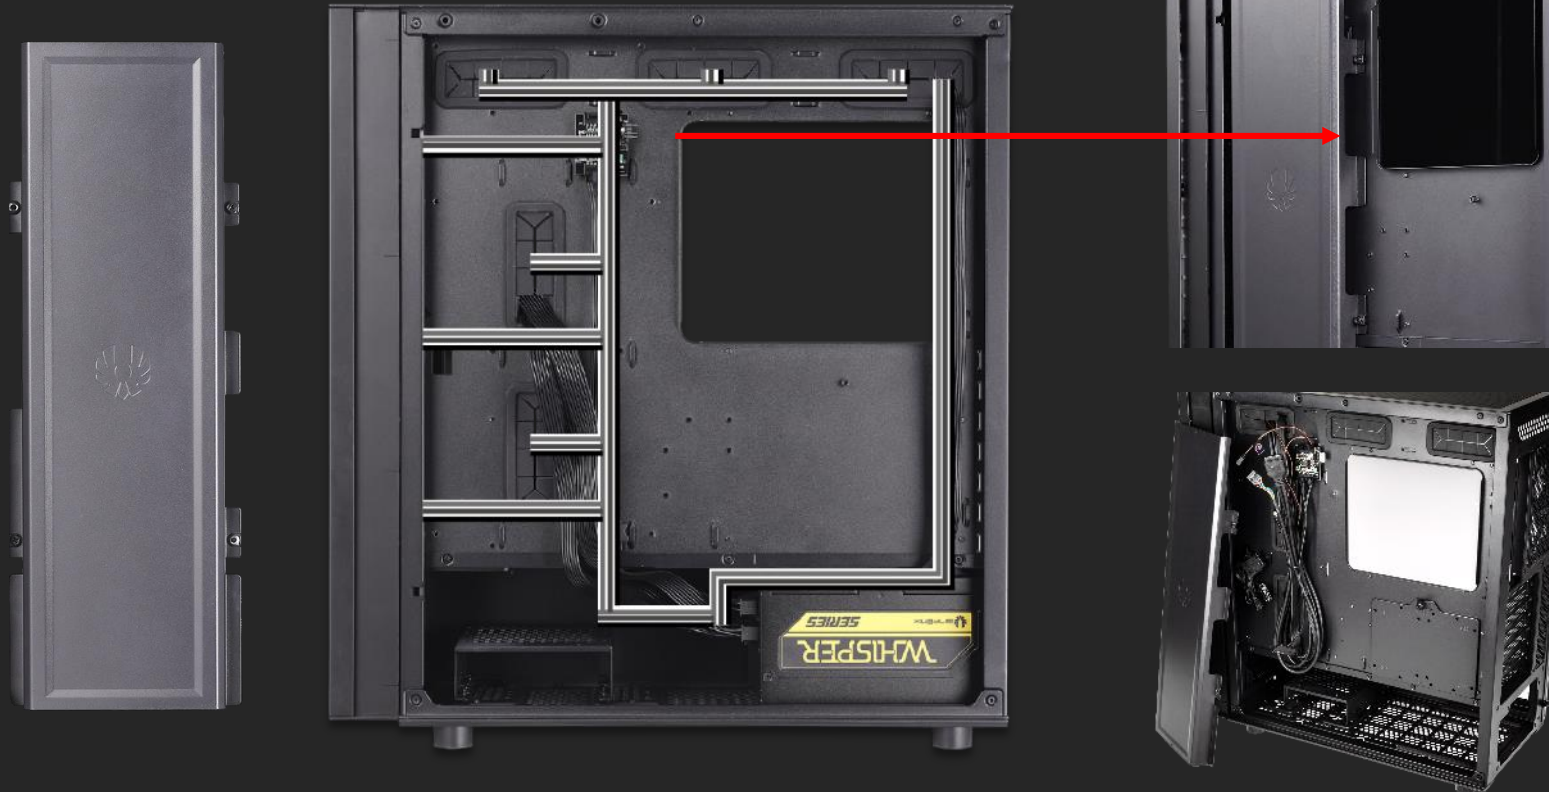

Bottom fan mount to enhance GPU Thermal

(fan not pre-installed)

Storage Capability

SDD 4+1

Storage Capability

HDD 2+2

Great capability with graphics card support up to 380mm,
PSU support up to 220mm, air cooling support up to 165mm and
28mm cable management space up to 28mm

Easy cable management with cable management cabinet for clean build even behind motherboard tray

Transformable PCI E module for vertical GPU support

Easy clean with removable
dust filters and both solid
and mesh magnetic top covers