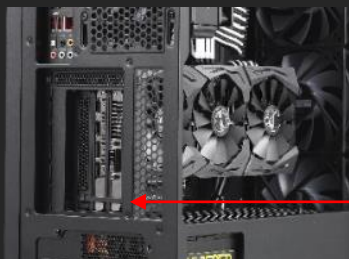

Full package functional accessories enable Dawn TG not only an unique build of aesthetics also a clean build with great capabilities

Transformable PCI E module for vertical GPU support