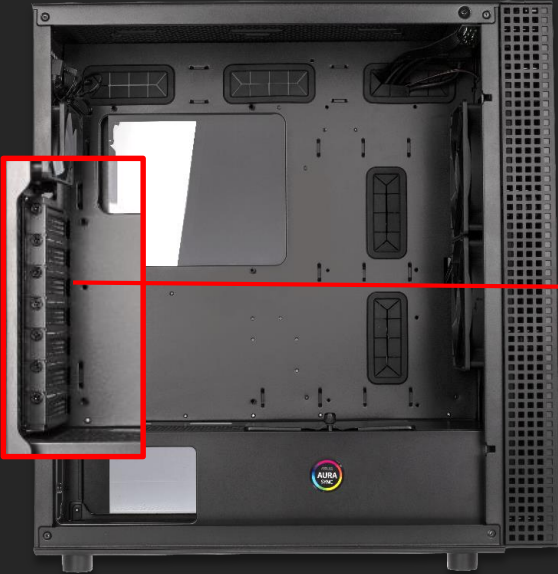

Bottom fan mount to enhance GPU Thermal

(fan not pre-installed)

Storage Capability

SDD 4+1

Storage Capability

HDD 2+2

Great capability with graphics card support up to 380mm,
PSU support up to 220mm, air cooling support up to 165mm and
28mm cable management space up to 28mm

Easy cable management with cable management cabinet for clean build even behind motherboard tray

Transformable PCI E module for vertical GPU support

Easy clean with removable
dust filters and both solid
and mesh magnetic top covers