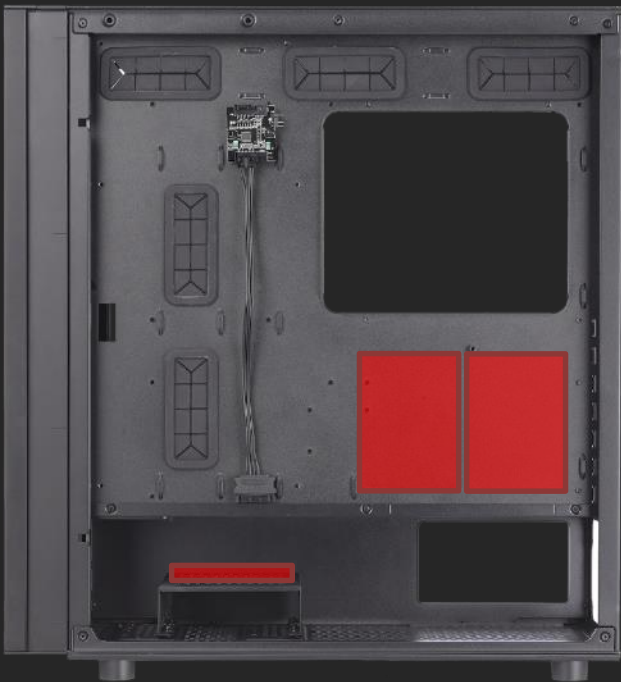

Storage Capability

SDD 4+1