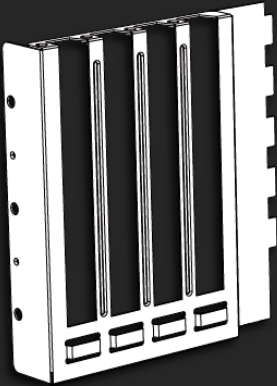

Transformable PCI E module for vertical GPU support