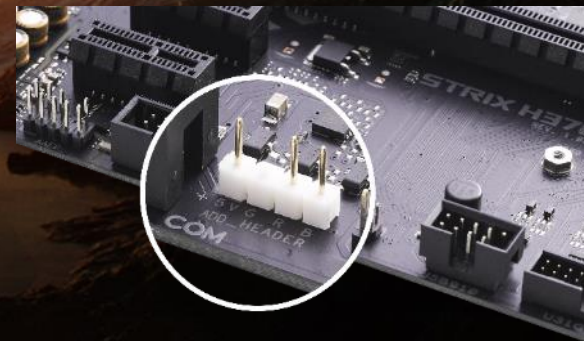

The totality of ARGB/RGB illumination Major motherboard brands compatible

The ARGB illumination of Dawn TG and the pre-installed BitFenix Spectre ARGB fan at the rear are compatible with Asus AURA SYNC, MSI Mystic Light, Gigabyte RGB Fusion 2.0 and Asrock Polychrome SYNC

Automotive window security film on every side of tempered glass, please Do Not remove!!!