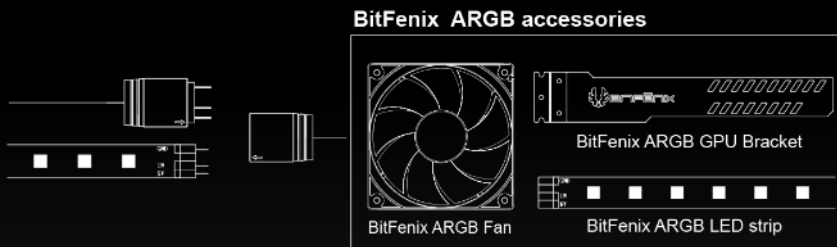

The totality of ARGB/RGB illumination

Connect to control board on BitFenix cases

Daisy chain with BitFenix ARGB accessories

Connect to ARGB LED connector on motherboard or control board on BitFenix cases with 3pin ARGB LED connector