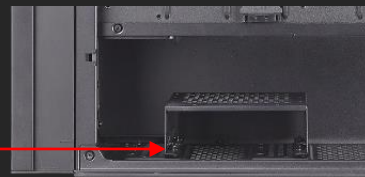

SSD bracket

HDD bracket

Removable PSU shrouds plate-open to install 360 mm radiator

The renaissance of PC builds– Dawn TG

- Unique aesthetics with magnificent illumination through ultra clear glass
- 3 side tempered glass with automotive window security films
- AURA SYNC, Mystic Light, RGB Fusion 2.0 and Polychrome SYNC compatible
- Transformable PCI E module for vertical GPU support
- Cable management cabinet with 280mm cable management space behind motherboard tray
- Advanced & clean Interior
- Removable dust filters with both mesh and top magnetic covers
- 1x 120mm A-RGB fan pre-installed at the rear
- 2x 120mm Black fans pre-installed at the front
- 3 Pin / 4 Pin ARGB/RGB Built in controller
- USB 3.1 Gen 2 Type-C x1, USB 3.0 x 2