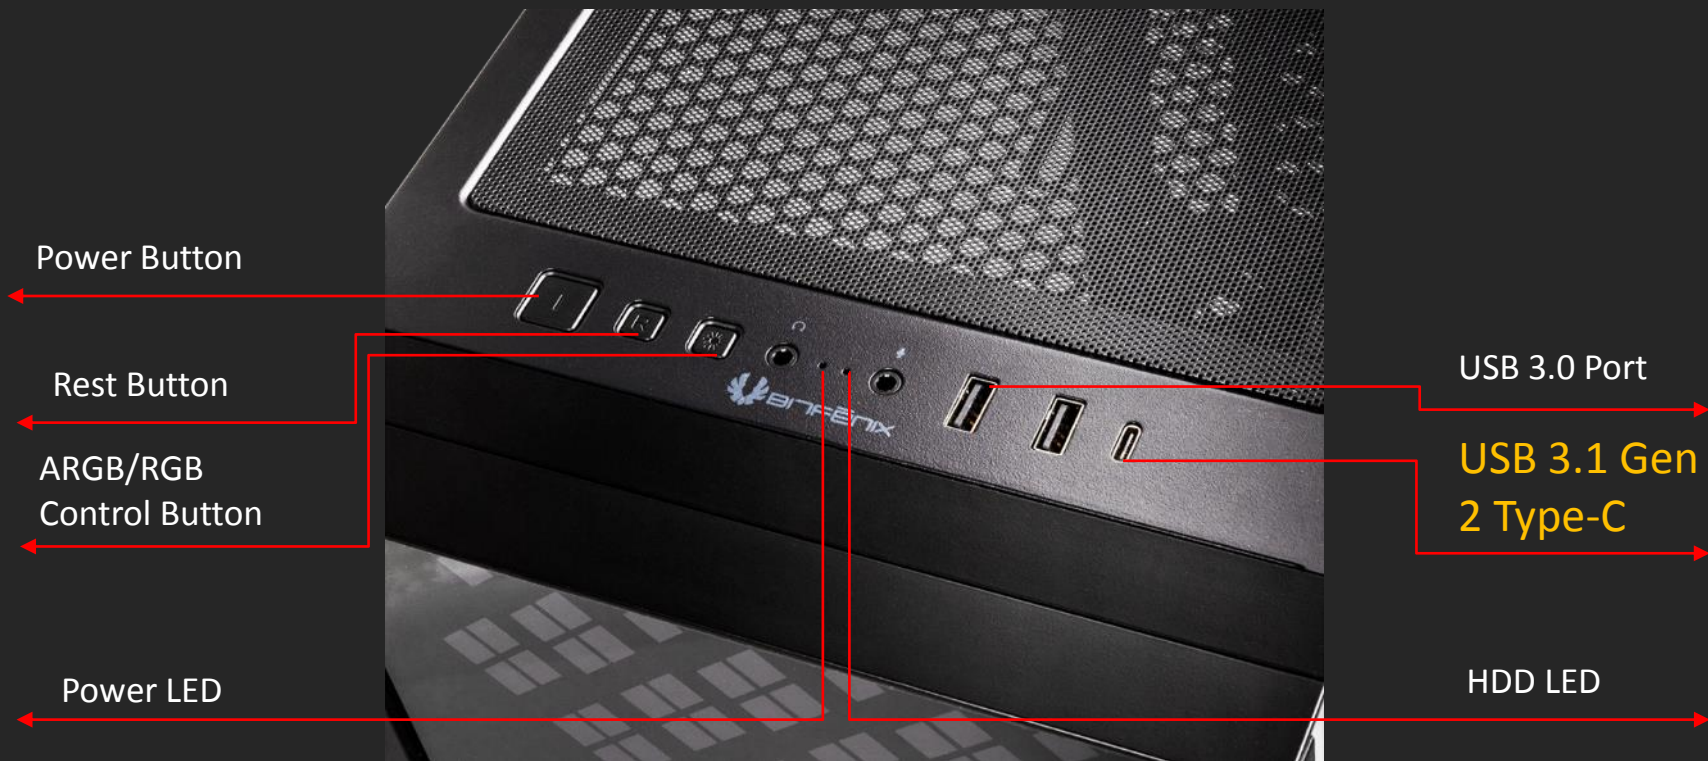

BitFenix ARGB LED strip

Connect to ARGB LED connector on motherboard or control board on BitFenix cases with 3pin ARGB LED connector

Connect to control board on BitFenix cases

Front I/O with USB 3.1 Gen 2 Type C