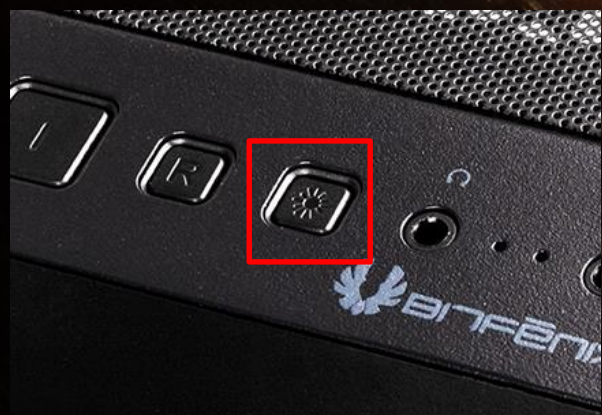

Automotive window security film on every side of tempered glass, please Do Not remove!!!

The totality of ARGB/RGB illumination- controlled by built in ARGB/RGB controller on Dawn TG

Automotive window security film on every side of tempered glass, please Do Not remove!!!