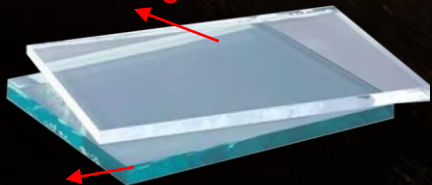

All 3 side tempered glass armed with car window security films from automotive industry, provides strong and protective barriers between you and the glass in the event of an accident.

Automotive window security film on every side of tempered glass, please Do Not remove!!!

Ultra clear glass of high purity transmits magnificent illumination

Ultra clear glass

Regular glass

The special care of well-polished treatments on ultra clear glass panels soothe the sharp edges and provide another level of protection .