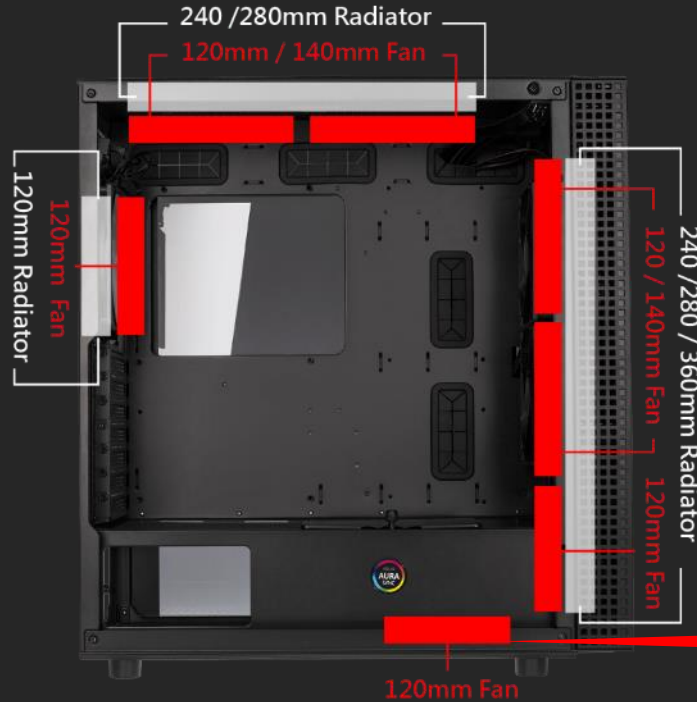

Support up to
Extended-ATX
form factor
275mm

Extended-ATX
up to 275mm

Thermal capability with 1 x Spectre 120mm ARGB fan pre-installed at the rear and 2 x Spectre 120mm all black fans pre-installed at the front