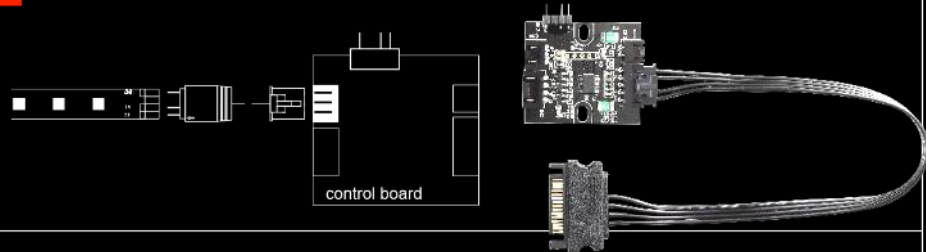

The totality of ARGB/RGB illumination

Connect to control board on BitFenix cases

Daisy chain with BitFenix ARGB accessories