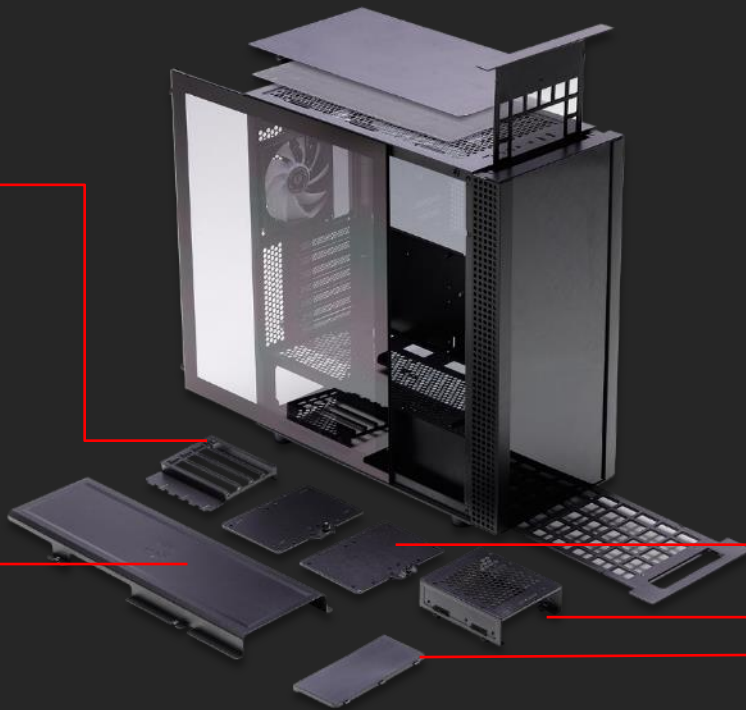

SSD bracket