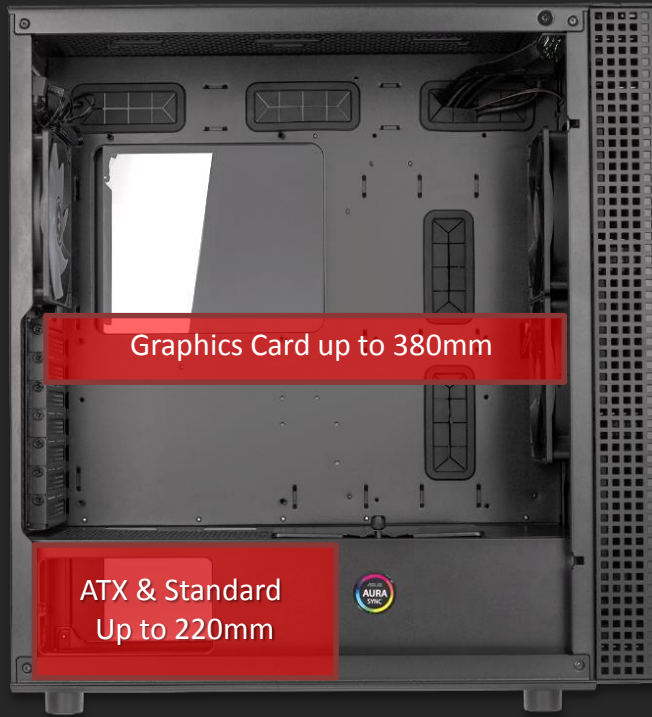

Bottom fan mount to enhance GPU Thermal

(fan not pre-installed)

Storage Capability

SDD 4+1

Storage Capability

HDD 2+2

Great capability with graphics card support up to 380mm,
PSU support up to 220mm, air cooling support up to 165mm and
28mm cable management space up to 28mm

Easy cable management with cable management cabinet for clean build even behind motherboard tray

Transformable PCI E module for vertical GPU support

Easy clean with removable
dust filters and both solid
and mesh magnetic top covers