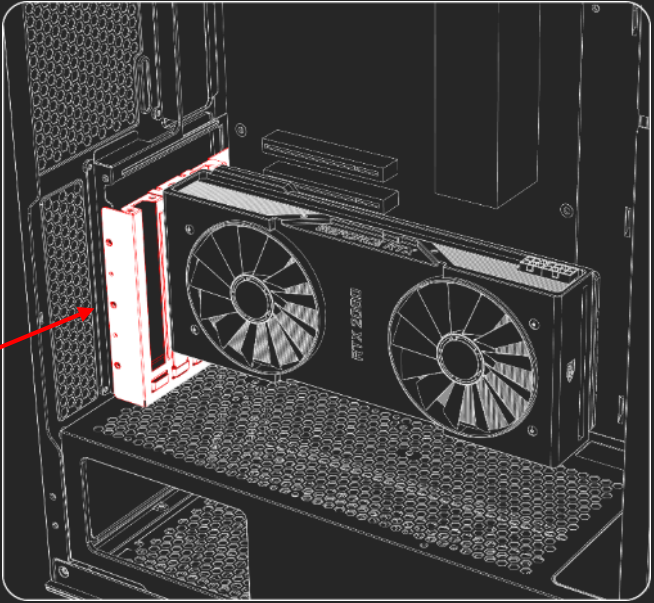

Bottom fan mount to enhance GPU Thermal

(fan not pre-installed)

Storage Capability

SDD 4+1

Storage Capability

HDD 2+2

Great capability with graphics card support up to 380mm,
PSU support up to 220mm, air cooling support up to 165mm and
28mm cable management space up to 28mm

Easy cable management with cable management cabinet for clean build even behind motherboard tray

Transformable PCI E module for vertical GPU support

Easy clean with removable
dust filters and both solid
and mesh magnetic top covers