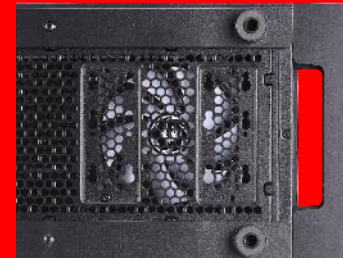

(fan not pre-installed)