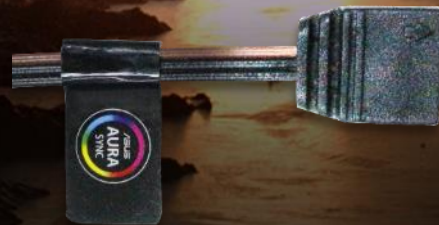

The totality of ARGB/RGB illumination Major motherboard brands compatible

The ARGB illumination of Dawn TG and the pre-installed BitFenix Spectre ARGB fan at the rear are compatible with Asus AURA SYNC, MSI Mystic Light, Gigabyte RGB Fusion 2.0 and Asrock Polychrome SYNC

Automotive window security film on every side of tempered glass, please Do Not remove!!!