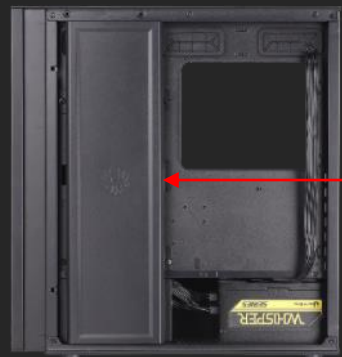

Cable Management cabinet