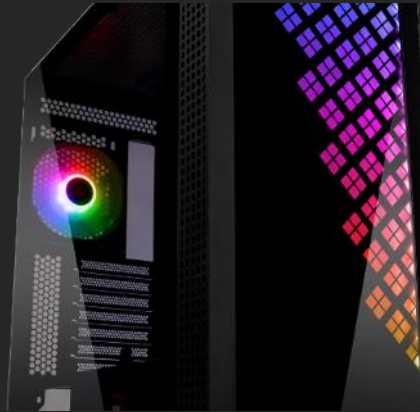

Thermal capability with 1 x Spectre 120mm ARGB fan pre-installed at the rear and 2 x Spectre 120mm all black fans pre-installed at the front

Bottom fan mount to enhance GPU Thermal