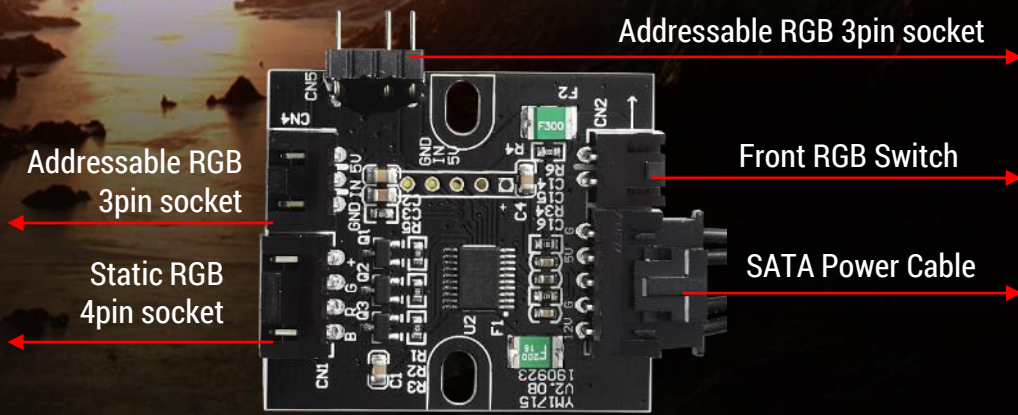

Automotive window security film on every side of tempered glass, please Do Not remove!!!

The totality of ARGB/RGB illumination- controlled by built in ARGB/RGB controller on Dawn TG

Automotive window security film on every side of tempered glass, please Do Not remove!!!