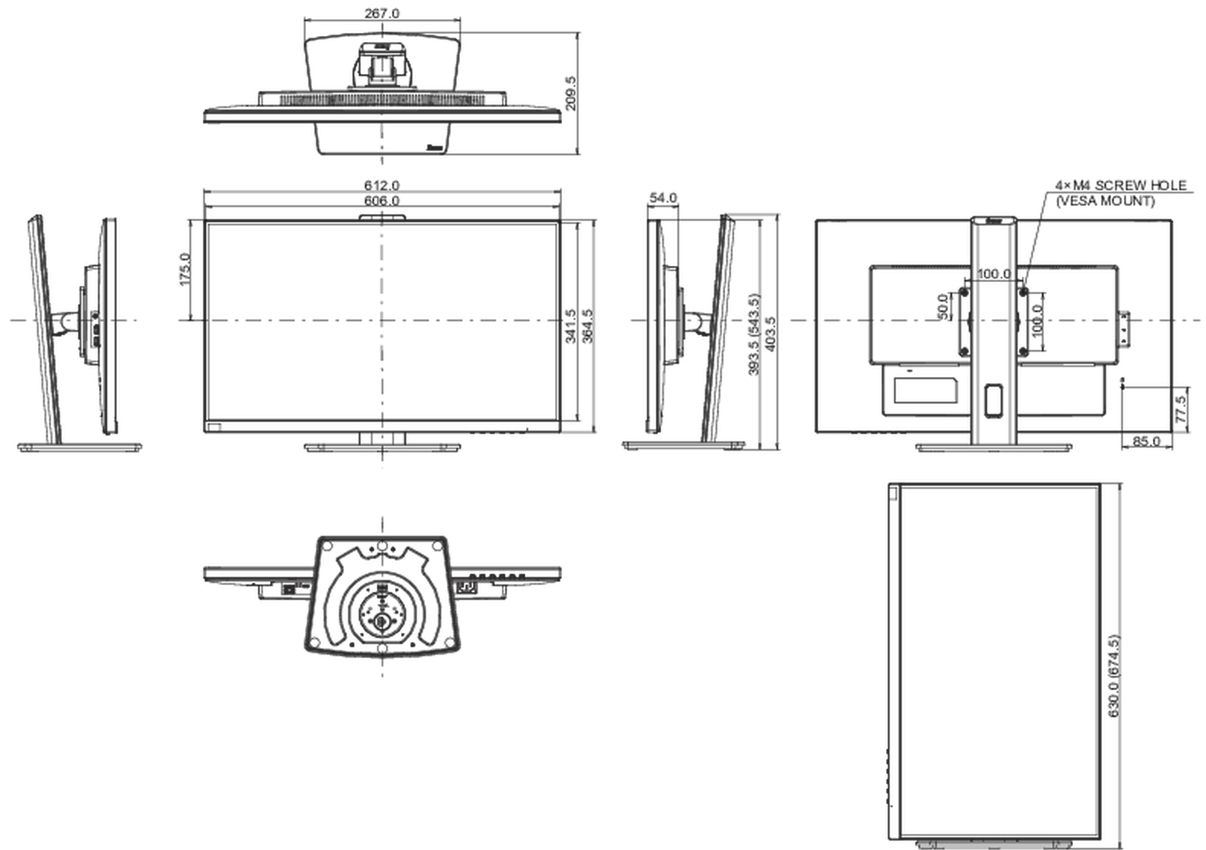

04 MECHANICAL

| | |
|------------------------------|---|
| Display position adjustments | height, swivel, tilt, pivot (rotation both sides) |
| Height adjustment | 150mm |
| Rotation (PIVOT function) | 90° |
| Swivel stand | 90°; 45° left; 45° right |
| Tilt angle | 23° up; 5° down |
| VESA mounting | 100 x 100mm |

08 DIMENSIONS / WEIGHT

| | |
|------------------------------|-------------------------------|
| Product dimensions W x H x D | 612 x 393.5 (543.5) x 209.5mm |
| Box dimensions W x H x D | 693 x 170 x 440mm |
| Weight (without box) | 6.6kg |
| Weight (with box) | 7.0kg |
| EAN code | 4948570121786 |