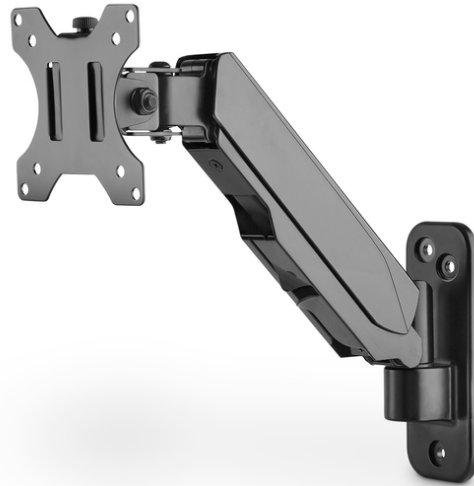

DIGITUS Universal Single Monitor Mount with Gas Spring, Wall Mount

DA-90396
EAN 4016032465133

Single Gas Spring Monitor Wall Mount 17-32", 8 kg (max.), black

The universal monitor wall mount from DIGITUS® can hold a monitor from 17" to 32". The quick release function also makes it easier for you to install the monitor. The VESA bracket is simply inserted into the corresponding mount and fastened with a screw. Without a great deal of effort, you can arrange the monitor according to your needs and pivot, incline or rotate the monitor, for instance for monitors in portrait mode. Support of the integrated gas spring facilitates height adjustment of the monitor. Do a good deed for yourself and your health by adjusting your monitor optimally for your body and your sitting position. The monitor cables can be stored in an orderly fashion using the cable routing included in delivery.

The wall mount allows you to individually arrange monitors from 17" - 32" - with quick release function

- For flat and curved displays with dimensions of 17" - 32"
- Maximum load capacity: 8 kg
- VESA Dimensions: 75 x 75, 100 x 100

- Rotation of the VESA bracket: 180° (two hinges that can each be pivoted 180°)
- Inclination of the VESA bracket: 70°
- Rotation of the VESA bracket: 360°
- Maximum height adjustment: 28 cm
- Integrated gas spring for easy height adjustment
- Integrated cable management
- With quick release function for easy installation
- Material: Aluminum, plastic, steel
- Dimensions: W 30.7 x D 11.4 x H 30.1 cm
- Weight: 1.6 kg
- Color: Black, matte
- USB-C Products: no