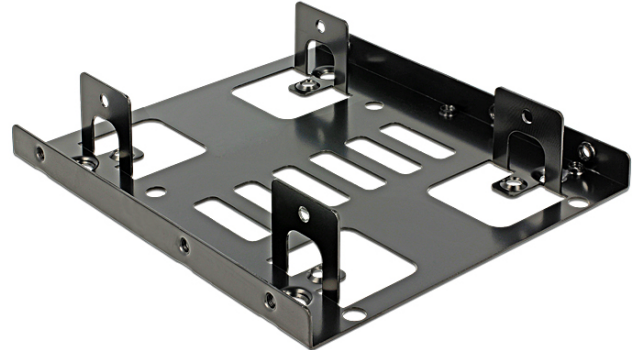

Delock Installation frame 3.5" > 2 x 2.5" HDD

Description

Use this Delock installation frame in your free 3.5" bay of your computer to install up to two 2.5" hard drives.

Specification

- For installation into 3.5" bay
- Installation option:
 - 1) 2 x 2.5" HDD with 9.5 mm height
 - 2) 1 x 2.5" HDD with more than 9.5 mm height
- Black metal frame

System requirements

- PC with one free 3.5" bay

Package content

- Installation frame 3.5" > 2 x 2.5" HDD
- Screws
- Washer

Item No. 18210

EAN: 4043619182107

Country of origin: Taiwan, Republic of China

Package: Retail Box