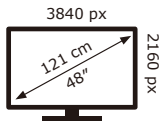

PHILIPS

480LED808/12

66 kWh/1000h

ABCDEF**G**

69 kWh/1000h

2019/2013