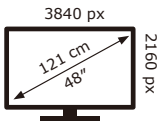

ENERG ⚡

PHILIPS

480LED808/12

66 kWh/1000h

ABCDEF**G**

69 kWh/1000h

2019/2013

ENERG ⚡