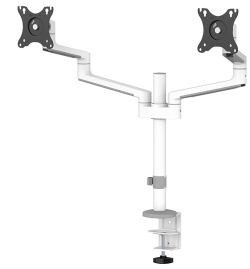

DS60-425WH2

NEOMOUNTS MONITOR ARM DESK MOUNT

SPECIFICATIONS

GENERAL

Min. screen size*	17 inch
Max. screen size*	27 inch
Max. weight	8 kg (per screen)
Screens	2
VESA minimum	75x75 mm
VESA maximum	100x100 mm
Desk mount	Grommet Clamp
Distance to wall	12,8-46 cm

FUNCTIONALITY

Height adjustment	29,5-60,7 cm
Width adjustment	33,2 cm
Depth adjustment	6,6-39,8 cm
Tilt (degrees)	+90°, -30°
Swivel (degrees)	+90°, -90°
Rotate (degrees)	360°
Height	76,3 cm
Width	88,8 cm
Depth	46 cm
Lockable	Not lockable

Neomounts

Neomounts

Neomounts DS60-425WH2 full motion monitor arm desk mount for 17-27" screens - White

The Neomounts DS60-425WH2 NEXT Lite is a full motion desk mount for two screens up to 27" with a maximum weight capacity of 8 kg per screen. The versatile tilt (120°), rotate (360°) and swivel (180°) technology allows you to adjust the mount to the optimal viewing angle for your screens. Additionally, the mount has manual height and depth adjustment to create the perfect working position.

Due to the short T-Rex® upper arm of the NEXT Lite, only minimal depth is required when placed near a wall or separation panel. This allows the screens to be positioned further away from the user which is better for the eyes and also leaves more space for good ergonomic working posture. The smart internal cable management system ensures orderly routing of the cables. The DS60-425WH2 is suitable for screens that meet VESA hole pattern 75x75 or 100x100 mm. Neomounts offers various optional VESA adapter plates for deviating hole patterns. The DS60-425WH2 is equipped with an Easy-release VESA system for easy installation and comes with both desk clamp and grommet.