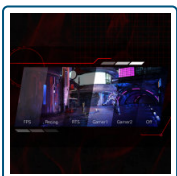

6 Games mode

Tailor your display to the game with a click of a button. Switch settings between in-built presets for FPS, racing, or RTS games, or customise your own ideal conditions and save them. The AOC Settings KeyPad makes switching profiles or adjusting features quick and easy.