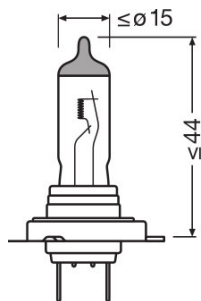

Product datasheet

Technical data

Product information

Order reference	64210NB200
Application (Category and Product specific)	Halogen headlight lamp

Electrical data

Power input	58 W ¹⁾
Nominal voltage	12.0 V
Nominal wattage	55.00 W
Test voltage	13.2 V

¹⁾ Maximum

Photometrical data

Luminous flux	1500 lm
Luminous flux tolerance	±10 %
Color temperature	3550 K

Dimensions & weight

Diameter	12.0 mm
Product weight	12.50 g
Length	59.0 mm

Lifespan

Lifespan B3	150 h
Lifespan Tc	250 h